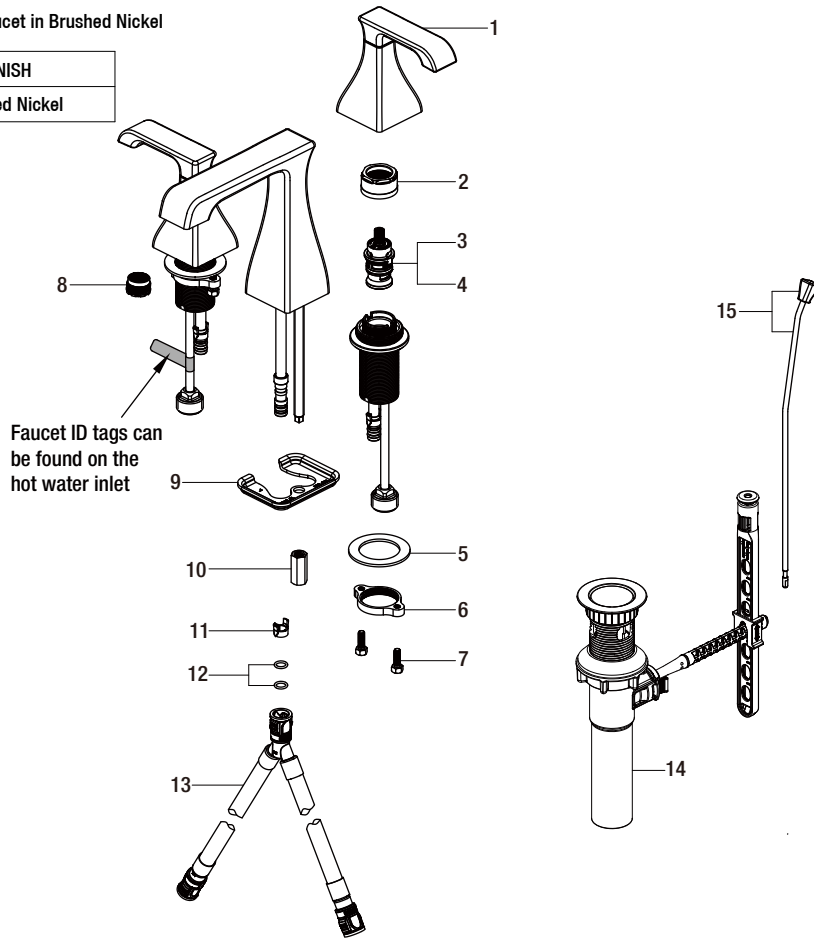

## Replacement Parts List

Adelyn 8 in. Widespread 2-Handle High-Arc Bathroom Faucet in Brushed Nickel

MODEL	SKU #	FINISH
HD67576W-6004	304367462	Brushed Nickel

Many replacement parts can be purchased online or at your local store. Please use the table below to identify the part SKU number needed, go to [HOMEDEPOT.COM](http://HOMEDEPOT.COM), and check for online and store availability. If you can't find the part you are looking for, please call 1-855-HD-GLACIER.

Part	Description	Part #	Internet SKU #	Store SKU #
1	Handle assembly	RP1332204		
2	Bonnet	RP70193	<a href="#">206671342</a>	
3	Cartridge H	RP20079		
4	Cartridge C	RP20080		
5	Washer	RP64147		
6	Nut	RP56059		
7	Screw	RP50004		
8	Aerator	RP30137		

Part	Description	Part #	Internet SKU #	Store SKU #
9	Washer	RP70228		
10	Nut	RP56071		
11	Block	RP70421		
12	O-ring	RP60002		
13	Quick connect hose	RP70430		
14	ClickInstall™ drain assembly	RP4022804		
15	Lift rod	RP4023304		