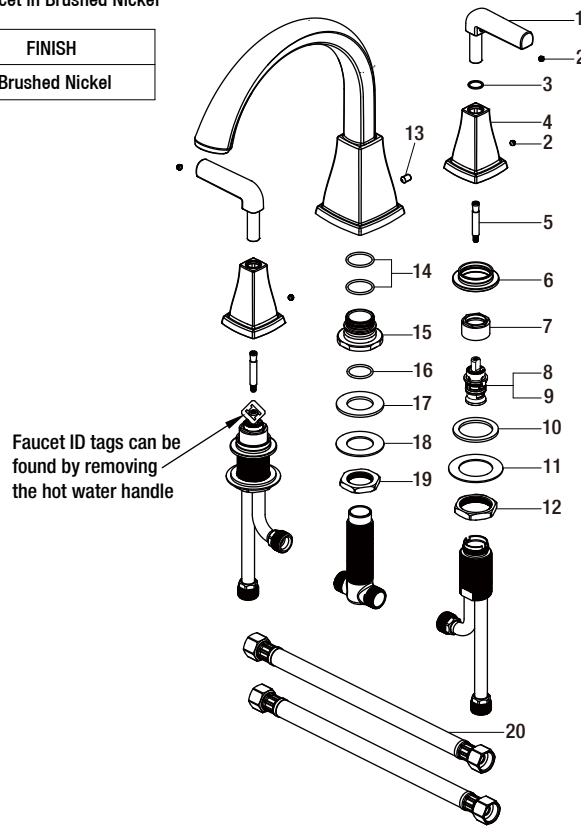

## Replacement Parts List

Brookglen 2-Handle Deck-Mount Roman Tub Faucet in Brushed Nickel

MODEL	SKU #	FINISH
HD461-8204	304368025	Brushed Nickel

Many replacement parts can be purchased online or at your local store. Please use the table below to identify the part SKU number needed, go to [HOMEDEPOT.COM](http://HOMEDEPOT.COM), and check for online and store availability. If you can't find the part you are looking for, please call 1-855-HD-GLACIER.

Part	Description	Part #	Internet SKU #	Store SKU #
1	Handle	RP1316904		
2	Set screw	RP50002		
3	Wearable ring	RP64053		
4	Handle seat	RP1712904		
5	Screw	RP50106		
6	Flange	RP17051		
7	Bonnet nut	RP70001		
8	Cartridge H	RP20067	<a href="#">301158139</a>	
9	Cartridge C	RP20068	<a href="#">301158129</a>	
10	Rubber washer	RP64023		

Part	Description	Part #	Internet SKU #	Store SKU #
11	Metal washer	RP64024		
12	Nut	RP56014		
13	Screw	RP50103		
14	O-ring	RP60056		
15	Connector	RP70459		
16	O-ring	RP60094		
17	Rubber washer	RP64035		
18	Metal washer	RP64036		
19	Mounting nut	RP56088		
20	Hose	RP70331		