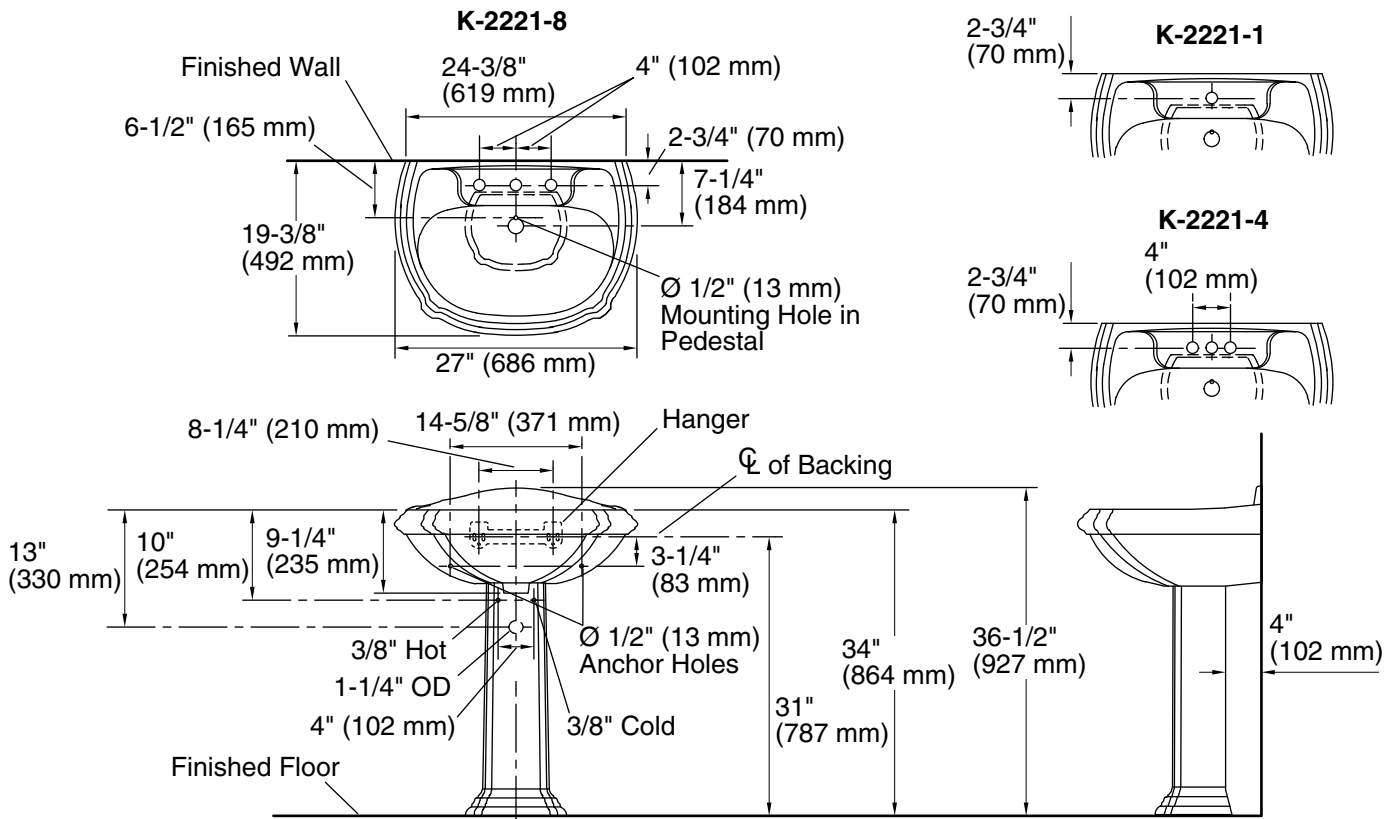

PORTRAIT®

Technical Information

Fixture*:	Basin area	Water depth
Bathroom sink	22" (559 mm) x 12" (305 mm)	7-1/4" (184 mm)
Drain hole	Ø 1-3/4" (44 mm)	

* Approximate measurements for comparison only.

Holes	K-2221-8	K-2221-4	K-2221-1
Spout	Ø 1-3/8" (35 mm)	Ø 1-1/4" (32 mm)	Ø 1-3/8" (35 mm)
Faucet	Ø 1-3/8" (35 mm)	Ø 1-1/4" (32 mm)	

Included Components:	
Bathroom sink, 8" (203 mm) centers	K-2222-8
Bathroom sink, 4" (102 mm) centers	K-2222-4
Bathroom sink, single-hole	K-2222-1
Pedestal	K-2223
Hanger	64839
Rubber pads	63069

Optional Components:

Hollow wall pedestal bathroom sink mounting kit	1041816

Installation Notes

Install this product according to the installation guide.

Product Diagram