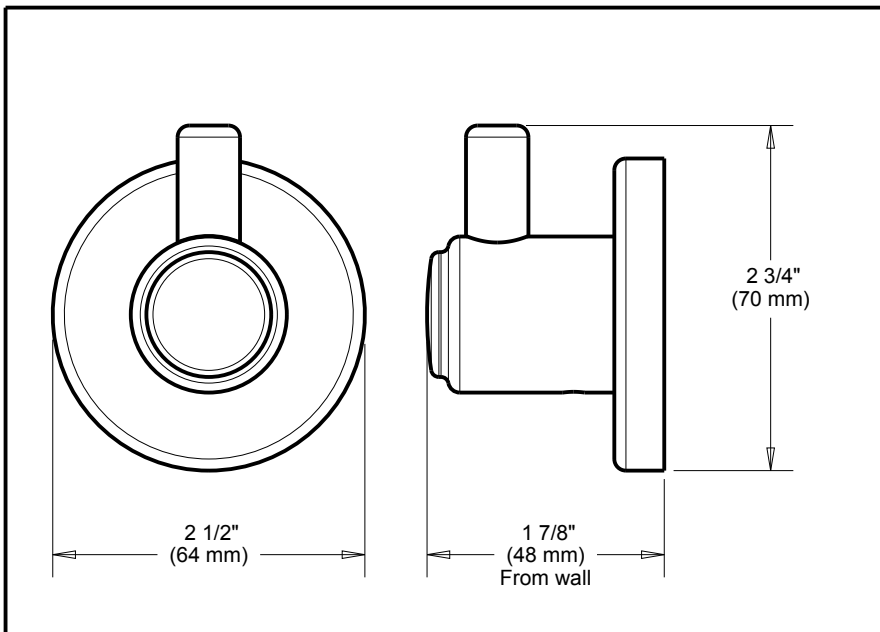

## ACCESSORIES

- Tempra™ Bath Collection
- Robe Hook

Submitted Model No.: \_\_\_\_\_

Specific Features: \_\_\_\_\_

### STANDARD SPECIFICATIONS:

- Wood blocking is preferable behind all wall surfaces. If wood blocking is not available, the following fasteners are suggested: Tile/Masonry-Plastic or lead Anchors Plaster/drywall-Toggle bolts.
- Mounting hardware and mounting template included with product.