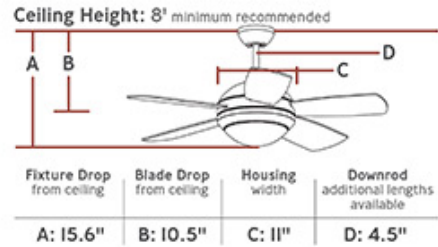

**5DI44RBD: 44" Discus II Fan - Roman Bronze**

**Specification Images:**

**Collection:** Discus II

**UPC #:**008297119412

**Finish:** Roman Bronze (RB)

**Blade Finish:** Roman Bronze

**Dimensions:**

- Diameter:** 44"
- Weight:** 17.42 lbs.
- Reverse Switch:** Manual
- Rev. Switch Location:** Top of Housing
- Motor Size:** 153.0 X 15.0
- Diameter of Housing:** 11.0
- Capacitor Value:** 85 $\mu$ 4UF 350V
- Lead Wire Length:** 78 inches
- Light Kit Included:** Yes
- Remote Included:** None
- Remote Group(s):** CK250,ESSWC-2/-3

**Shade / Glass / Diffuser Details:**

Part	Material	Finish	Quantity	Item Number	Length	Width	Height	Diameter	Fitter Diameter	Shade Top Length	Shade Top Width	Shade Top Diameter
Shade	Glass	Amber	1									

**Backplate / Canopy Details:**

Type	Height / Length	Width	Depth	Diameter	Outlet Box Up	Outlet Box Down
Canopy				5 1/8		

**Blade Details:**

Blade Group	Diameter	Included	RPM Hi	CFM Hi	Watts Hi	Amps Hi	RPM Med	CFM Med	Watts Med	Amps Med	RPM Low	CFM Low	Watts Low	Amps Low
	44	Yes	230.88	3994.0	58.0	0.48	162.06	2796.68	28.79	0.35	103.38	1732.26	13.69	0.24