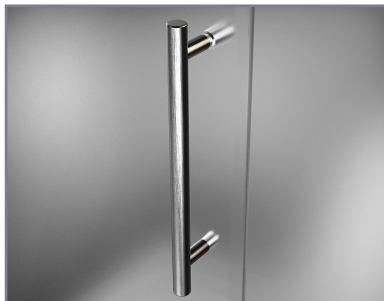

# Aston BelmoreGS TDR 960-60

MODEL	WALL OPENING(A)	DOOR PANEL WIDTH(B)	FIXED PANEL WIDTH(C)	HEIGHT (D)	HANDLE HEIGHT(E)	ENTRY OPEN(F)
TDR960-60-10	59 1/4" - 60 1/4"	27 5/8"	31 5/8"	60"	30 1/4"	25 5/8" - 26 5/8"

ASTON  
**STARCAST**  
FROM EnduroShield

POLISHED CHROME

STAINLESS STEEL

OIL RUBBED BRONZE

CLEAR GLASS