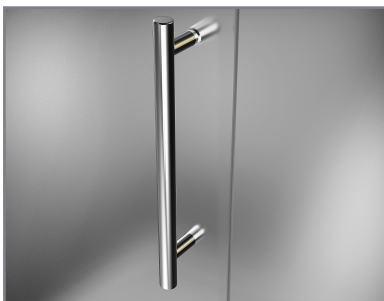

# Aston BelmoreGS TDR 960-60

MODEL	WALL OPENING(A)	DOOR PANEL WIDTH(B)	FIXED PANEL WIDTH(C)	HEIGHT (D)	HANDLE HEIGHT(E)	ENTRY OPEN(F)
TDR960-60-10	59 1/4" - 60 1/4"	27 5/8"	31 5/8"	60"	30 1/4"	25 5/8" - 26 5/8"

ASTON  
**STARCAST**  
FROM EnduroShield

POLISHED CHROME

STAINLESS STEEL

OIL RUBBED BRONZE

CLEAR GLASS