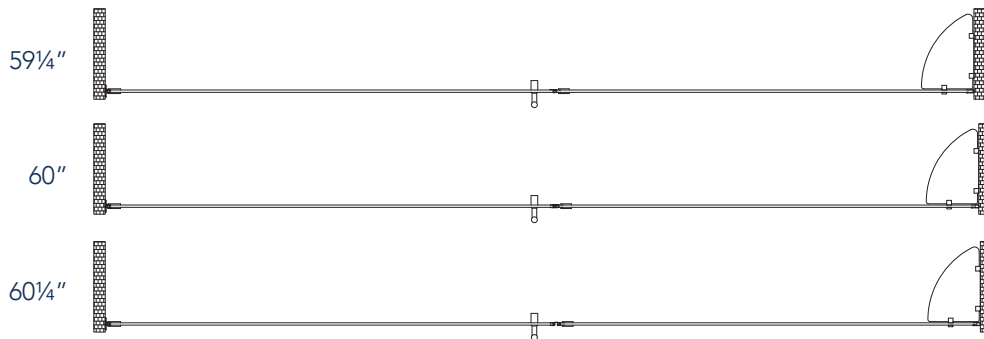

# Aston BelmoreGS TDR 960-60

MODEL	WALL OPENING(A)	DOOR PANEL WIDTH(B)	FIXED PANEL WIDTH(C)	HEIGHT (D)	HANDLE HEIGHT(E)	ENTRY OPEN(F)
TDR960-60-10	59 1/4" - 60 1/4"	27 5/8"	31 5/8"	60"	30 1/4"	25 5/8" - 26 5/8"