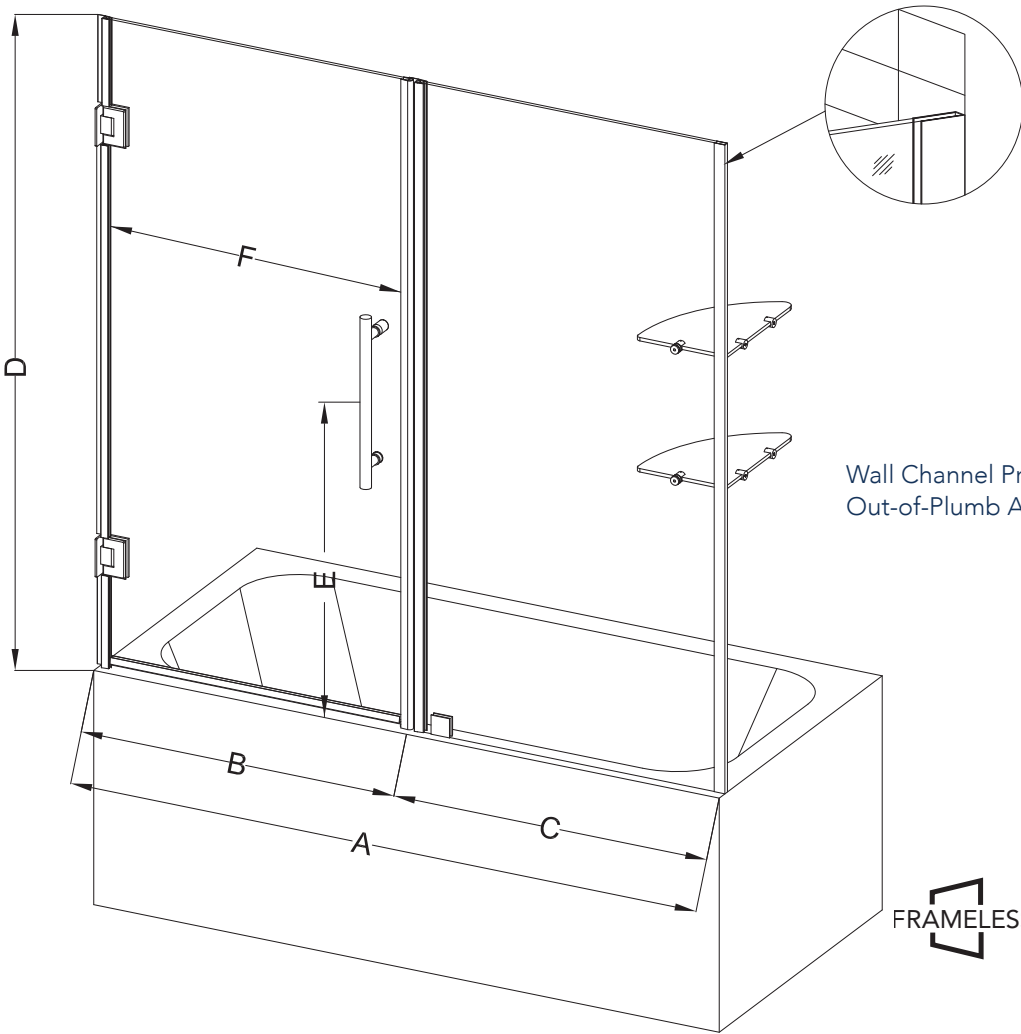

# Aston BelmoreGS TDR 960-60

MODEL	WALL OPENING(A)	DOOR PANEL WIDTH(B)	FIXED PANEL WIDTH(C)	HEIGHT (D)	HANDLE HEIGHT(E)	ENTRY OPEN(F)
TDR960-60-10	59 1/4" - 60 1/4"	27 5/8"	31 5/8"	60"	30 1/4"	25 5/8" - 26 5/8"

ASTON  
**STARCAST**  
FROM EnduroShield

POLISHED CHROME

STAINLESS STEEL

OIL RUBBED BRONZE

CLEAR GLASS