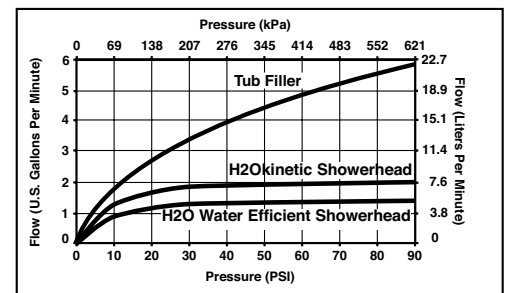

COMPLIES WITH:

- ASME A112.18.1 / CSA B125.1
- Indicates compliance to ICC/ANSI A117.1 - Valve control only.
- EPA WaterSense®