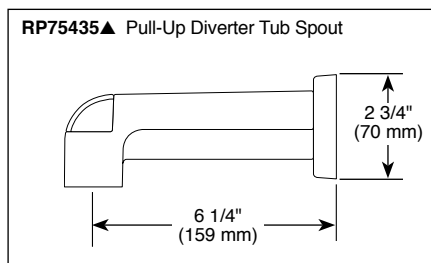

TUB AND SHOWER FAUCET TRIM

- Ara™ Bath Collection
- Valve Only (T14067)
- Shower Only (T14267)
- Tub/Shower (T14467)
- Single Handle

Submitted Model No.: _____

Specific Features: _____

▲ Designate Proper Finish Suffix

STANDARD SPECIFICATIONS:

- Pressure balanced single handle bath mixing valve trim.
- Temperature only controlled with handle.
- Maintains a balanced pressure of hot and cold water even when a valve is turned on or off elsewhere in the system.
- Field adjustable means to limit handle rotation into hot water zone.
- 120° maximum handle rotation.
- All parts replaceable from the front of the valve.
- For use with MultiChoice® Universal rough valve body. (R10000 Series)
- Lever handle.
- Single function H₂Okinetic® showerhead; 2.0 gpm @ 80 PSF for non H₂O models.
- Single function H₂Okinetic® water efficient showerhead; 1.5 gpm @ 80 PSI for H₂O models.
- Red/blue pad print temperature indicators on escutcheon.