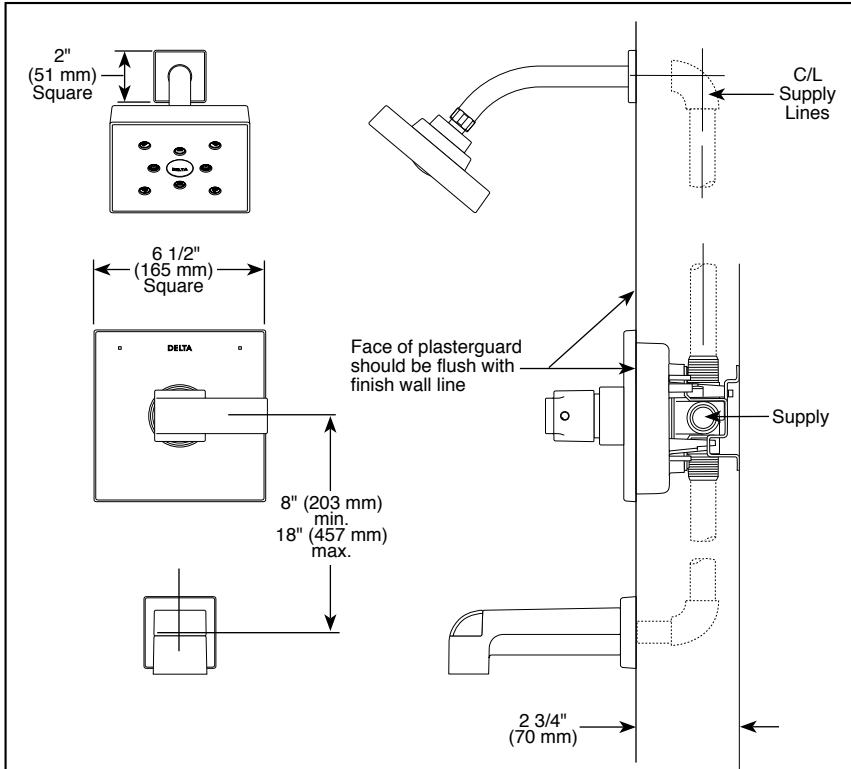

TUB AND SHOWER FAUCET TRIM

- Ara™ Bath Collection
- Valve Only (T14067)
- Shower Only (T14267)
- Tub/Shower (T14467)
- Single Handle

Submitted Model No.: _____

Specific Features: _____

▲ Designate Proper Finish Suffix

STANDARD SPECIFICATIONS:

- Pressure balanced single handle bath mixing valve trim.
- Temperature only controlled with handle.
- Maintains a balanced pressure of hot and cold water even when a valve is turned on or off elsewhere in the system.
- Field adjustable means to limit handle rotation into hot water zone.
- 120° maximum handle rotation.
- All parts replaceable from the front of the valve.
- For use with MultiChoice® Universal rough valve body. (R10000 Series)
- Lever handle.
- Single function H₂Okinetic® showerhead; 2.0 gpm @ 80 PSF for non H₂O models.
- Single function H₂Okinetic® water efficient showerhead; 1.5 gpm @ 80 PSI for H₂O models.
- Red/blue pad print temperature indicators on escutcheon.