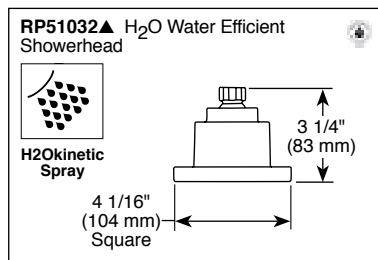

TUB AND SHOWER FAUCET TRIM

- Ara™ Bath Collection
- Valve Only (T14067)
- Shower Only (T14267)
- Tub/Shower (T14467)
- Single Handle

Submitted Model No.: _____

Specific Features: _____

▲ Designate Proper Finish Suffix

STANDARD SPECIFICATIONS:

- Pressure balanced single handle bath mixing valve trim.
- Temperature only controlled with handle.
- Maintains a balanced pressure of hot and cold water even when a valve is turned on or off elsewhere in the system.
- Field adjustable means to limit handle rotation into hot water zone.
- 120° maximum handle rotation.
- All parts replaceable from the front of the valve.
- For use with MultiChoice® Universal rough valve body. (R10000 Series)
- Lever handle.
- Single function H₂Okinetic® showerhead; 2.0 gpm @ 80 PSF for non H₂O models.
- Single function H₂Okinetic® water efficient showerhead; 1.5 gpm @ 80 PSI for H₂O models.
- Red/blue pad print temperature indicators on escutcheon.