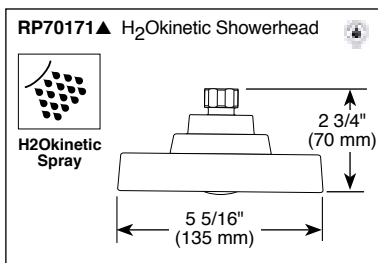

TUB AND SHOWER FAUCET TRIM

- Ara™ Bath Collection
- Valve Only (T14067)
- Shower Only (T14267)
- Tub/Shower (T14467)
- Single Handle

Submitted Model No.: _____

Specific Features: _____

▲ Designate Proper Finish Suffix

STANDARD SPECIFICATIONS:

- Pressure balanced single handle bath mixing valve trim.
- Temperature only controlled with handle.
- Maintains a balanced pressure of hot and cold water even when a valve is turned on or off elsewhere in the system.
- Field adjustable means to limit handle rotation into hot water zone.
- 120° maximum handle rotation.
- All parts replaceable from the front of the valve.
- For use with MultiChoice® Universal rough valve body. (R10000 Series)
- Lever handle.
- Single function H₂Okinetic® showerhead; 2.0 gpm @ 80 PSF for non H₂O models.
- Single function H₂Okinetic® water efficient showerhead; 1.5 gpm @ 80 PSI for H₂O models.
- Red/blue pad print temperature indicators on escutcheon.