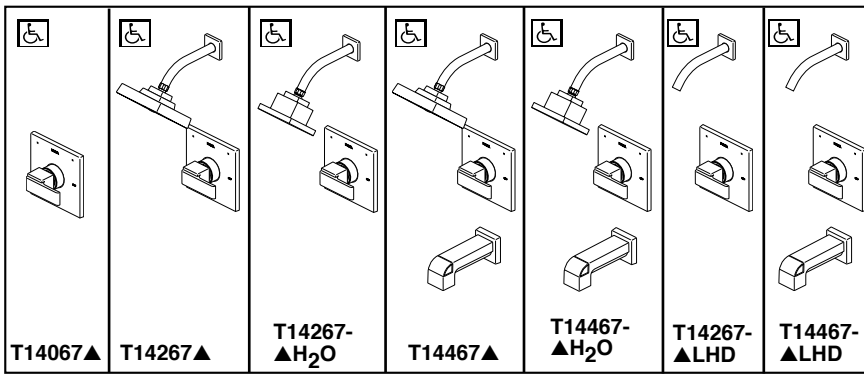

TUB AND SHOWER FAUCET TRIM

- Ara™ Bath Collection
- Valve Only (T14067)
- Shower Only (T14267)
- Tub/Shower (T14467)
- Single Handle

Submitted Model No.: _____

Specific Features: _____

▲ Designate Proper Finish Suffix

STANDARD SPECIFICATIONS:

- Pressure balanced single handle bath mixing valve trim.
- Temperature only controlled with handle.
- Maintains a balanced pressure of hot and cold water even when a valve is turned on or off elsewhere in the system.
- Field adjustable means to limit handle rotation into hot water zone.
- 120° maximum handle rotation.
- All parts replaceable from the front of the valve.
- For use with MultiChoice® Universal rough valve body. (R10000 Series)
- Lever handle.
- Single function H₂Okinetic® showerhead; 2.0 gpm @ 80 PSF for non H₂O models.
- Single function H₂Okinetic® water efficient showerhead; 1.5 gpm @ 80 PSI for H₂O models.
- Red/blue pad print temperature indicators on escutcheon.