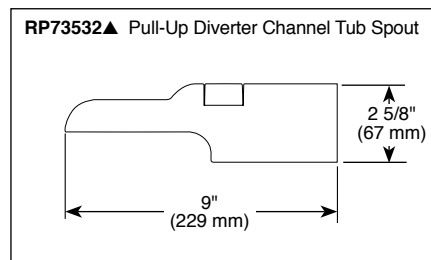

TUB AND SHOWER FAUCET TRIM

- Ara™ Bath Collection
- Valve Only (T14067)
- Shower Only (T14267)
- Tub/Shower (T14467)
- Single Handle

Submitted Model No.: _____

Specific Features: _____

▲ Designate Proper Finish Suffix

STANDARD SPECIFICATIONS:

- Pressure balanced single handle bath mixing valve trim.
- Temperature only controlled with handle.
- Maintains a balanced pressure of hot and cold water even when a valve is turned on or off elsewhere in the system.
- Field adjustable means to limit handle rotation into hot water zone.
- 120° maximum handle rotation.
- All parts replaceable from the front of the valve.
- For use with MultiChoice® Universal rough valve body. (R10000 Series)
- Lever handle.
- Single function H₂Okinetic® showerhead; 2.0 gpm @ 80 PSF for non H₂O models.
- Single function H₂Okinetic® water efficient showerhead; 1.5 gpm @ 80 PSI for H₂O models.
- Red/blue pad print temperature indicators on escutcheon.