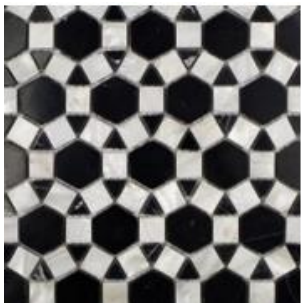

SPLASHBACK TILE

Specification Sheet

Noble Pearl & Marble Mosaic Series

Each piece of the Noble Pearl & Marble Mosaic Series fits into the next like a perfect puzzle. Its stunning design and unique pattern of honeycomb will bring warmth and a natural ambience to your home. The mesh backing not only simplifies installation, it also allows the tiles to be separated which adds to their design flexibility. Natural stones are products of nature therefore variations in color, pattern, texture and veining will occur. It is not recommended to be installed in a pool or anywhere the tile will be submerged in water. Due to the nature of glass, a slight amount of variation in color and size can occur from lot to lot.

SPECS

Chip Size: Random	Colors: Black, White, Gray
Material: Marble+Pearl	Finish: Polished
Sold By: Sheet	Sheet Size: 12.25 x 9.75
Coverage: 0.76 SF	Thickness: 10mm