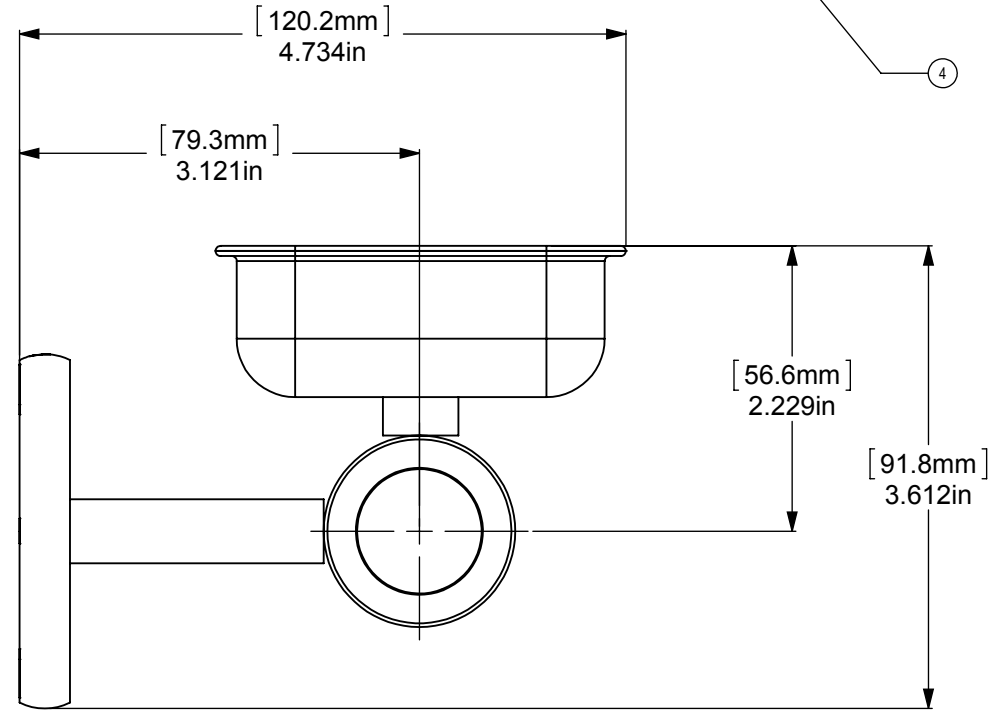

1	BPRD	BASE	1
2	TU12-2	TUBE	1
3	RGGVD	CONNECTOR	1
4	Card-1	END LOCK	2
5	HRRTS	PLATE	1

UNLESS OTHERWISE STATED

.X	±.3mm
.XX	±.15mm
.XXX	±.008mm

COPYRIGHT © Allied Brass 2017

THIRD ANGLE PROJECTION

DRAWN	7/6/2017	I.M
CHECKED	7/6/2017	P.D
APPROVED	7/6/2017	R.A

MATERIAL:	BRASS	
DESCRIPTION:	Satellite orbit Two Collection Wall Mounted Soap Dish	
		

FINISH	TBD
QUANTITY	TBD
DRAWING No.	7232G
REV	0
SCALE	1:1.5
SHEET: 01	A4