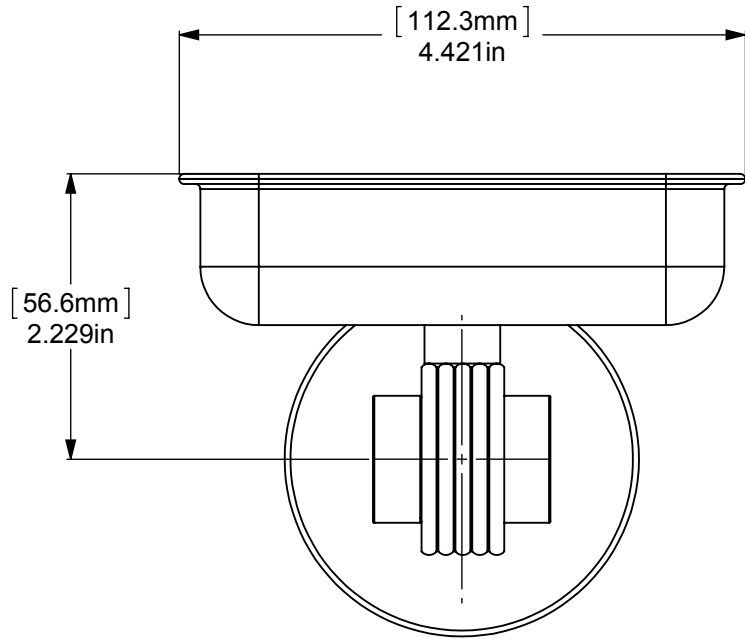

1	BPRD	BASE	1
2	TU12-2	TUBE	1
3	RGGVD	CONNECTOR	1
4	Card-1	END LOCK	2
5	HRRTS	PLATE	1

UNLESS OTHERWISE STATED

.X	±.3mm
.XX	±.15mm
.XXX	±.008mm

COPYRIGHT © Allied Brass 2017

THIRD ANGLE PROJECTION

DRAWN	7/6/2017	I.M
CHECKED	7/6/2017	P.D
APPROVED	7/6/2017	R.A

MATERIAL:	BRASS	
DESCRIPTION:	Satellite orbit Two Collection Wall Mounted Soap Dish	
		

FINISH	TBD
QUANTITY	TBD
DRAWING No.	7232G
REV	0
SCALE	1:1.5
SHEET: 01	A4