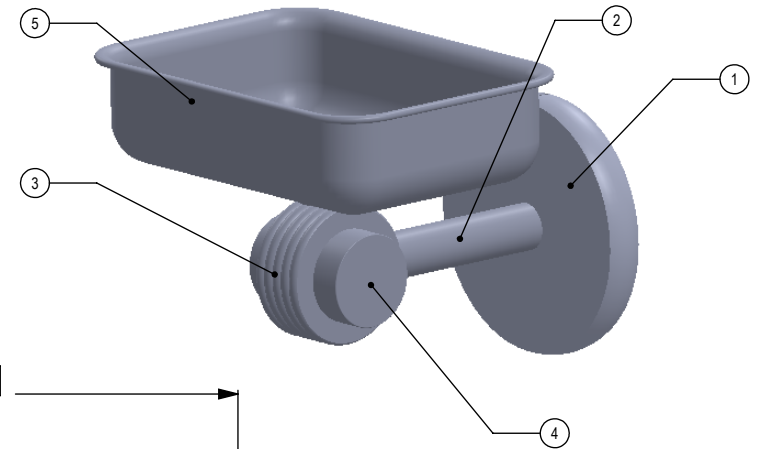

1	BPRD	BASE	1
2	TU12-2	TUBE	1
3	RGGVD	CONNECTOR	1
4	Card-1	END LOCK	2
5	HRRTS	PLATE	1

UNLESS OTHERWISE STATED

.X	±.3mm
.XX	±.15mm
.XXX	±.008mm

COPYRIGHT © Allied Brass 2017

THIRD ANGLE PROJECTION

DRAWN	7/6/2017	I.M
CHECKED	7/6/2017	P.D
APPROVED	7/6/2017	R.A

MATERIAL:	BRASS	
DESCRIPTION:	Satellite orbit Two Collection Wall Mounted Soap Dish	
		

FINISH	TBD
QUANTITY	TBD
DRAWING No.	7232G
REV	0
SCALE	1:1.5
SHEET: 01	A4