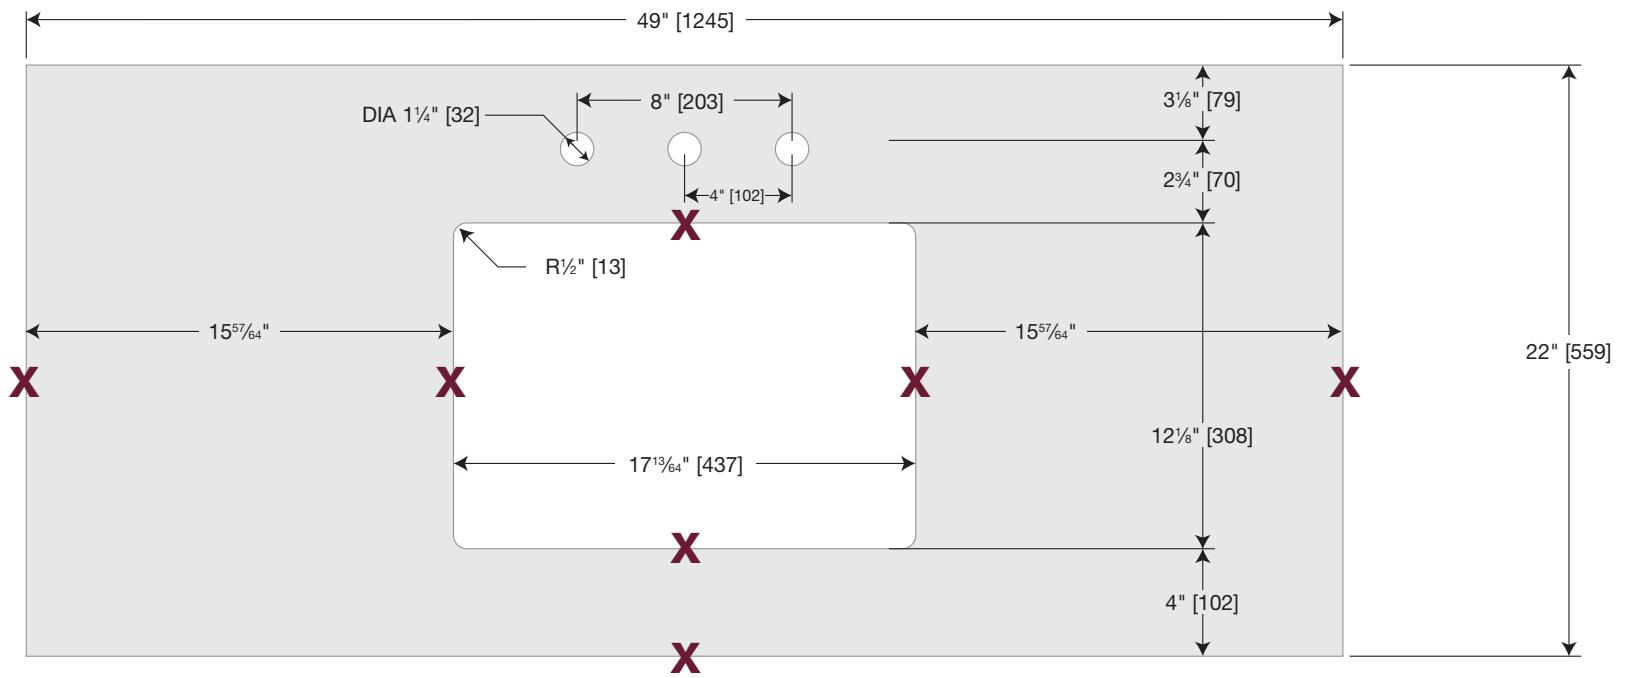

49" x 22" Vanity Top with Flat Edge Profile
Trough bowl and 8" faucet spread

Backsplash: 49" x 4" x 3/4"

Vanity Top: 49" x 22" x 3/4"