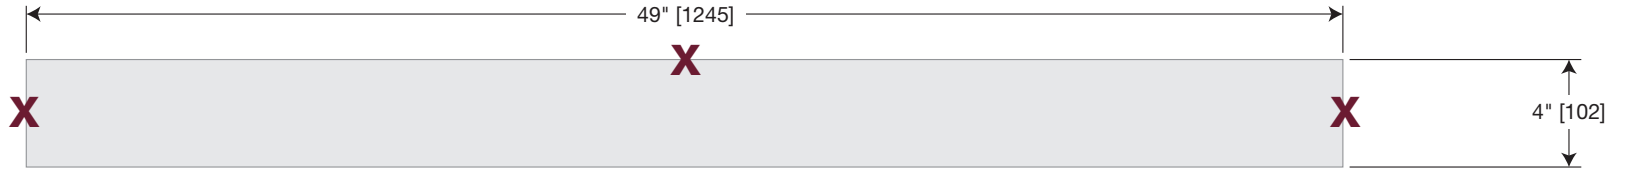

49" x 22" Vanity Top with Flat Edge Profile
Trough bowl and 8" faucet spread

Backsplash: 49" x 4" x 3/4"

Vanity Top: 49" x 22" x 3/4"