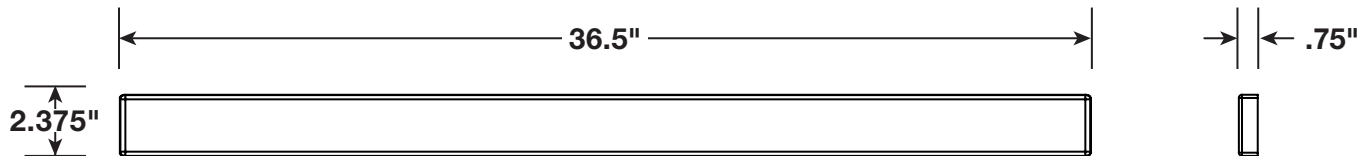

BACKSPLASH

36-1/2" Backsplash
UBS37Y-3Y, UBS37Y-ARCY

The information contained in this drawing is the sole property of American Woodmark and any reproduction in part or as a whole without the written permission is prohibited.