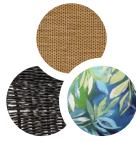

SAN MARINO COLOR OPTIONS

Clockwise from top: cushion color, pillow pattern and frame color

Navy Blue

Crimson Red

Canvas Cork

4-Piece Patio Set with a Fire Pit Table

This set includes a woven fire pit table centered around two arm chairs and a loveseat. The cushions are wrapped in premium outdoor fabric that coordinates perfectly with the four accent pillows included. The fire pit features a porcelain tile-top inlay with two tile options to choose from. A bag of red fire glass and burner lid are included for the fire pit table.

- SMAR4PCFP-NVY-TN (BLUE/ STONE TILE) UPC: 013964877403
- SMAR4PCFP-NVY-WG (BLUE/ WOOD TILE) UPC: 013964877397
- SMAR4PCFP-RED-TN (RED/ STONE TILE)..... UPC: 013964877427
- SMAR4PCFP-RED-WG (RED/ WOOD TILE) UPC: 013964877410
- SMAR4PCFP-TAN-TN (CORK/ STONE TILE)..... UPC: 013964877380
- SMAR4PCFP-TAN-WG (CORK/ WOOD TILE) UPC: 013964877373

SMAR4PCFP-TAN-WG in country cork

Stone tile option

Faux-wood tile option

6-Piece Seating Set with a Fire Pit Table

This set includes a woven fire pit table centered around two arm chairs, two ottomans, and a loveseat. The cushions are wrapped in premium outdoor fabric that coordinates perfectly with the four accent pillows included. The fire pit features a porcelain tile-top inlay with two tile options to choose from. A bag of red fire glass and burner lid are included for the fire pit table.