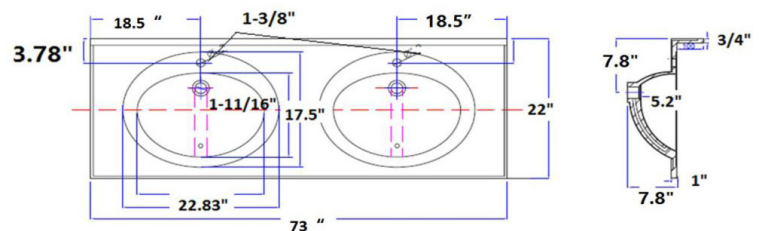

73" Cultured Marble Double Vanity Top
Solid White

SPECIFICATIONS

MATERIAL:	Cultured Marble
TOOLS NEEDED FOR INSTALLATION:	100% Silicone
ASSEMBLED DIMENSIONS:	11.74 in H x 73 in W x 22 in D
ASSEMBLED WEIGHT:	121.09 lbs
NUMBER OF MOUNTING HOLES:	1
BOWL MATERIAL:	Cultured Marble
BACK SPLASH INCLUDED:	Yes
NUMBER OF BOWLS:	2
BOWL DIMENSIONS:	5.63 in H x 12.4 in W x 18.7 in D
BOWL SHAPE:	Oval
SINK THICKNESS:	0.98in
MOUNTING TYPE:	Integrated
OVERFLOW HOLE:	Yes
VANITY TOP COLOR:	Solid White
FAUCET TYPE:	Single Hole