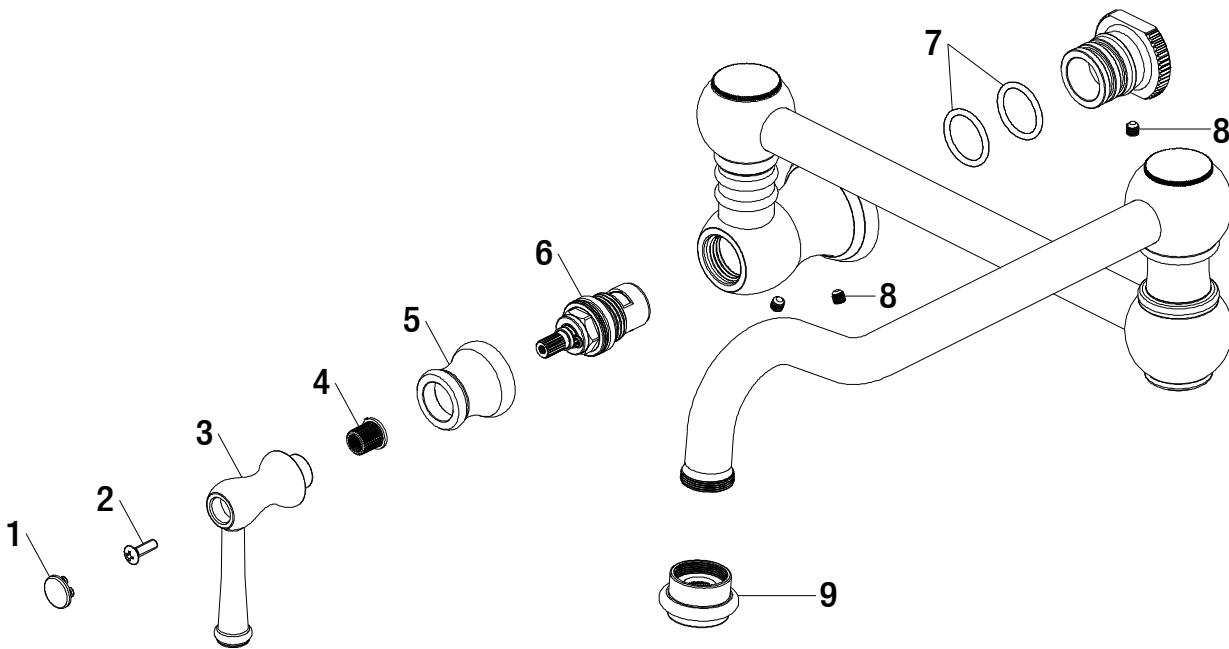

Replacement Parts List

Lyndhurst Single-Handle Wall-Mount Pot Filler Faucet

MODEL	SKU #	FINISH
HD67501-5101	310251336	Chrome

Many replacement parts can be purchased online or at your local store. Please use the table below to identify the part SKU number needed, go to HOMEDEPOT.COM, and check for online and store availability. If you can't find the part you are looking for, please call 1-855-HD-GLACIER.

Part	Description	Part #	Internet SKU #	Store SKU #
1	Cap	RP8024201		
2	Screw	RP50146		
3	Handle	RP1370201		
4	Inverter	RP70396		
5	Handle seat	RP8033401		

Part	Description	Part #	Internet SKU #	Store SKU #
6	Cartridge	RP20051		
7	O-ring	RP60100		
8	Set screw	RP50002		
9	Aerator	RP3028601		