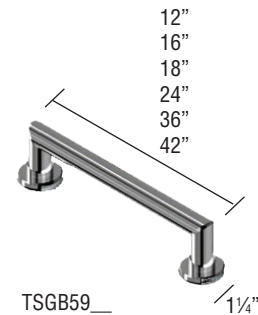

60" x 42" shower/tub walls EWK6042

	MODEL NO	DESCRIPTION
A	EWK604272	Back Wall (1 panel)
B	or	Left End Wall (1 panel)
C	EWK604296	Right End Wall (1 panel)
D		Inside Corner Trim (2 pcs.)
E	EXK604224	Extension Wall Kit (3 pcs)
D		Inside Corner Trim (2 pcs.)
F		Seam Joint Trim (2 pcs.)

EST Seam Trim

Solid Surface Trim Kits

EFIM Flat Inside Corner Trim

Grab Bars

TSGB59

Solid Surface Kits

ESSK8
2 Shower Shelves

ESTK8
2 Shower Shelves
and Soap Dish