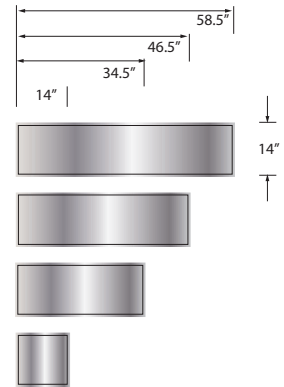

STH Horizontal Storage Pods

OPTIONS: ACCESSORIES

Available for on-site installation. Must be ordered separately. See Accessories Specification for further information.