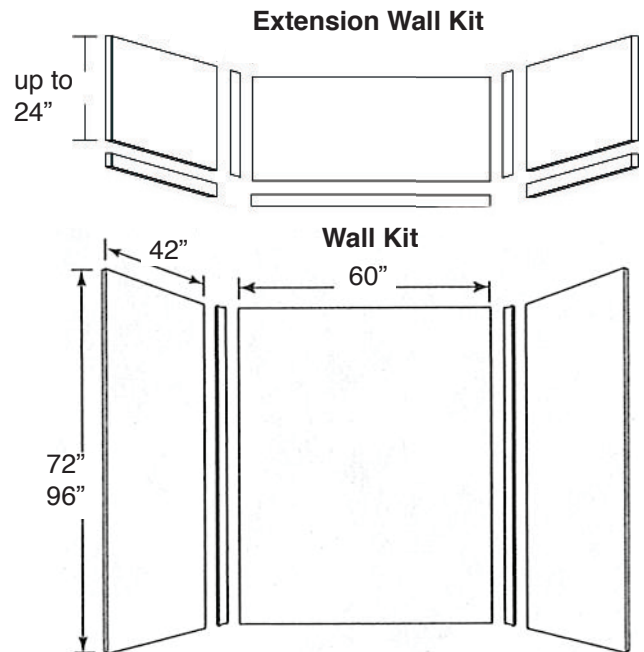

FEATURES

- 60" x 42" Shower/Tub Walls for new or existing construction.
- Thick 1/4" compression molded solid surface material for superior strength, beauty and easy cleaning. Surface will not support bacteria growth.
- Easier to install than tile. Walls glue right over existing surface. Walls have a beveled outside edge and are trimmable for custom fit.
- EWK Wall Kits include three wall panels, two color coordinated inside corner trim pieces and four 11-oz. tubes 100% silicone adhesive. Available in 72" and 96" panel height.
- EWKX Wall Kits include three 72" H wall panels, two color coordinated inside corner trim pieces, installation materials and EXK Extension Wall Kit that adds up to an additional 24" in height.
- 10 Year Limited Residential Warranty / 3 Year Commercial Warranty

COLORS

- 3 solid and 6 pattern colors.

OPTIONS

- Storage pods, grab bars, storage shelves, flat inside corner molding, colored aluminum trim, outside corner trims and window trim kit.

Specified Model

	SIZE	MODEL NO.	DESCRIPTION	Width	Depth	Height
SHOWER WALL KITS						
<input type="checkbox"/>	60" x 42" x 72"	EWK604272	Shower Wall Kit	60"	to 42"	72"
<input type="checkbox"/>	60" x 42" x 96"	EWK604296	Shower Wall Kit	60"	to 42"	96"
<input type="checkbox"/>	60" x 42" x 96"	EWKX604296	Shower Walls & Ext. Kit	60"	to 42"	96"
OPTIONAL COMPONENTS						
<input type="checkbox"/>	60" x 42" x 24"	EXK604224	Extension Wall Kit	60"	to 42"	to 24"

60" x 42" shower/tub walls EWK6042

	MODEL NO	DESCRIPTION
A	EWK604272	Back Wall (1 panel)
B	or	Left End Wall (1 panel)
C	EWK604296	Right End Wall (1 panel)
D		Inside Corner Trim (2 pcs.)
E	EXK604224	Extension Wall Kit (3 pcs)
D		Inside Corner Trim (2 pcs.)
F		Seam Joint Trim (2 pcs.)