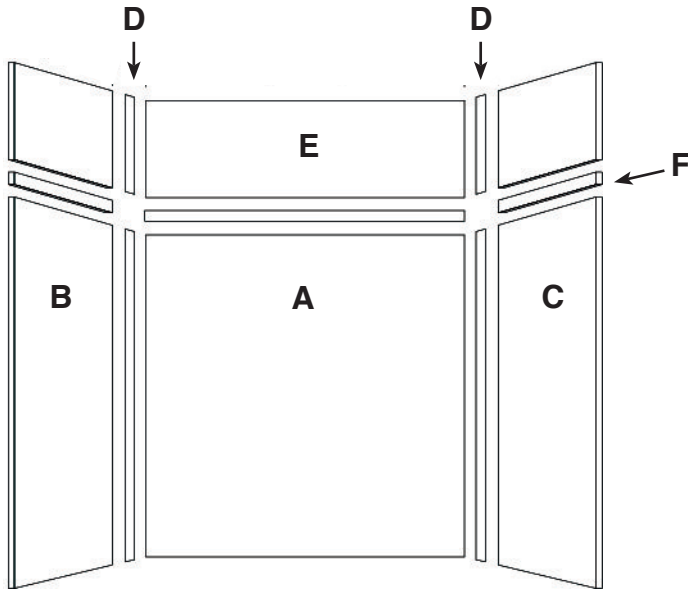

FEATURES

- 60" x 42" Shower/Tub Walls for new or existing construction.
- Thick 1/4" compression molded solid surface material for superior strength, beauty and easy cleaning. Surface will not support bacteria growth.
- Easier to install than tile. Walls glue right over existing surface. Walls have a beveled outside edge and are trimmable for custom fit.
- EWK Wall Kits include three wall panels, two color coordinated inside corner trim pieces and four 11-oz. tubes 100% silicone adhesive. Available in 72" and 96" panel height.
- EWKX Wall Kits include three 72" H wall panels, two color coordinated inside corner trim pieces, installation materials and EXK Extension Wall Kit that adds up to an additional 24" in height.
- 10 Year Limited Residential Warranty / 3 Year Commercial Warranty

COLORS

- 3 solid and 6 pattern colors.

OPTIONS

- Storage pods, grab bars, storage shelves, flat inside corner molding, colored aluminum trim, outside corner trims and window trim kit.

Specified Model

	SIZE	MODEL NO.	DESCRIPTION	Width	Depth	Height
SHOWER WALL KITS						
<input type="checkbox"/>	60" x 42" x 72"	EWK604272	Shower Wall Kit	60"	to 42"	72"
<input type="checkbox"/>	60" x 42" x 96"	EWK604296	Shower Wall Kit	60"	to 42"	96"
<input type="checkbox"/>	60" x 42" x 96"	EWKX604296	Shower Walls & Ext. Kit	60"	to 42"	96"
OPTIONAL COMPONENTS						
<input type="checkbox"/>	60" x 42" x 24"	EXK604224	Extension Wall Kit	60"	to 42"	to 24"

60" x 42" shower/tub walls EWK6042

	MODEL NO	DESCRIPTION
A	EWK604272	Back Wall (1 panel)
B	or	Left End Wall (1 panel)
C	EWK604296	Right End Wall (1 panel)
D		Inside Corner Trim (2 pcs.)
E	EXK604224	Extension Wall Kit (3 pcs)
D		Inside Corner Trim (2 pcs.)
F		Seam Joint Trim (2 pcs.)