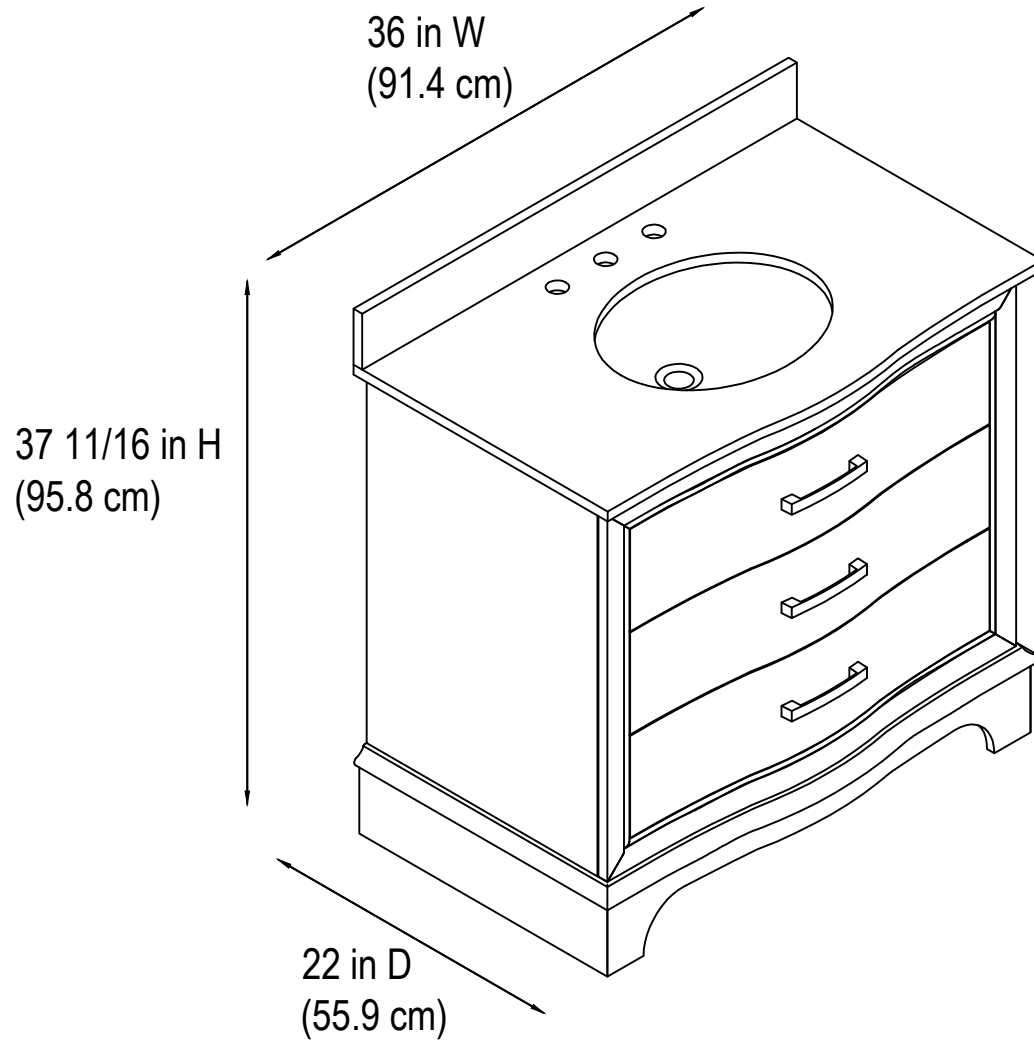

## 36" Bathroom Vanity

36 in. W x 22 in.D x 37 11/16 in.H  
(91.4 cm x 55.9 cm x 95.8 cm)

## Top View

## Back View