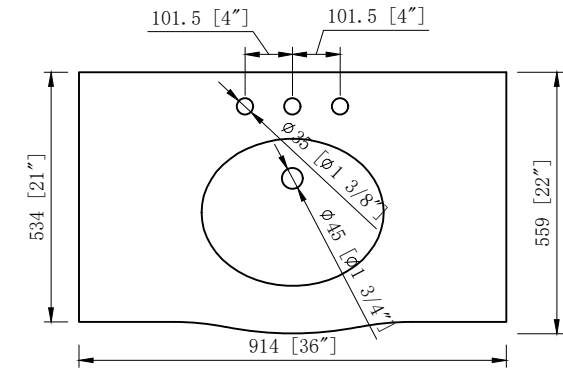

## 36" Bathroom Vanity

36 in. W x 22 in.D x 37 11/16 in.H  
(91.4 cm x 55.9 cm x 95.8 cm)

## Top View

## Back View