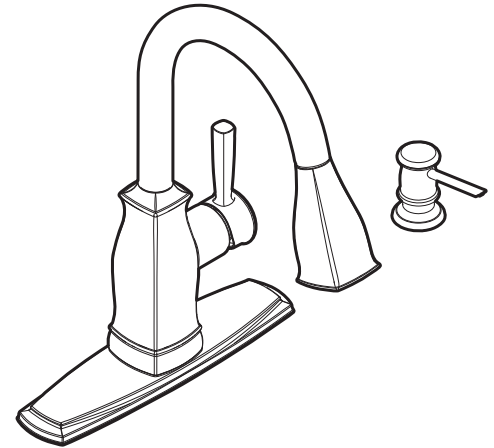

Buy it for looks. Buy it for life.®

**DESCRIPTION**

- Reflex® system offers smooth operation, easy movement, self retraction, and secure docking.
- Metal construction with various finishes identified by suffix
- Quick connect installation
- Pulldown spray with 68" braided hose
- 3/8" compression connections will accept standard ball nose connection for 3/8" tubing
- High arc spout provides height and reach to fill or clean large pots while the pulldown wand provides the maneuverability for cleaning or rinsing

**CARTRIDGE**

- 1255™ Duralast™ cartridge for Single-Handle Faucets
- Engineered polymers, non-ferrous and stainless steel materials

**STANDARDS**

- Third party certified to IAPMO Green, ASME A112.18.1/CSA B-125.1 and all applicable requirements referenced therein including NSF 61/9
- Meets CalGreen and Georgia SB370 requirements
- Contains no more than 0.25% weighted average lead content
- Complies with California Proposition 65 and with the Federal Safe Drinking Water Act

- **ADA**  for lever handle
- The backflow protection system in this device consists of two independently operating check valves, a primary and a secondary which prevent backflow

**WARRANTY**

- Lifetime limited warranty against leaks, drips and finish defects to the original consumer purchaser
- 5 year warranty if used in commercial installations

# Specifications

**Single Handle High Arc Pull Down Kitchen Faucet**

**Models:** 87024 series

**NOTE:** THIS FAUCET IS DESIGNED TO BE INSTALLED THRU 1, 2, 3 AND 4 HOLE, 1-1/2" (38mm) MIN. DIA. (1 HOLE FOR SOAP DISPENSER)