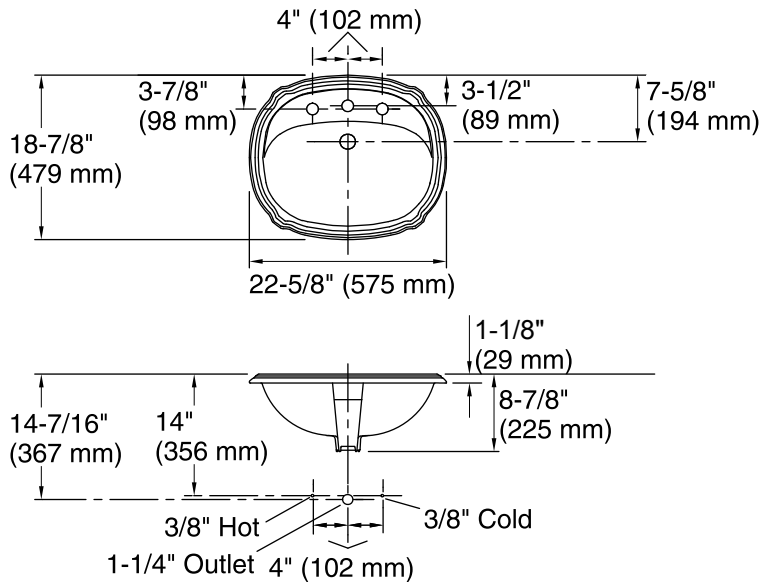

Features

- Vitreous china.
- Drop-in
- With overflow.
- 8" (203 mm) centers.
- Available with KOHLER Artist Editions designs.
- 22-5/8" (575 mm) x 18-7/8" (479 mm)

Recommended Accessories

K-8998 P-Trap

ADA CSA B651

Color	Code	Description
	0	White
	96	Biscuit
	47	Almond
	NY	Dune
	95	Ice™ Grey
	G9	Sandbar
	33	Mexican Sand™
	K4	Cashmere
	58	Thunder™ Grey
	7	Black Black™

Technical Information

All product dimensions are nominal.

Installation:	Drop-In
Bowl area	Length: 20" (508 mm) Width: 12" (305 mm) Water depth: 5" (127 mm)
Number of deck holes:	3
Faucet hole(s):	1-3/8" (35 mm)
Drain hole:	1-3/4" (44 mm)
Template:	Drop-in, 1004223-7, required, included