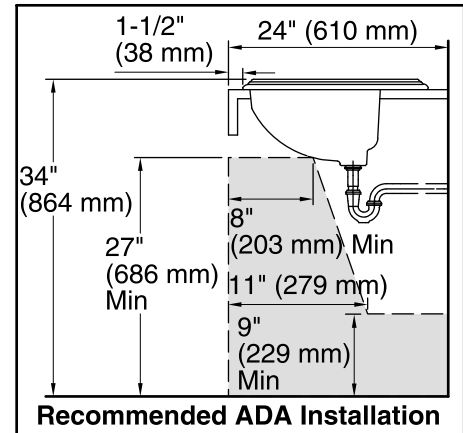

Technical Information

All product dimensions are nominal.

Installation:	Drop-In
Bowl area	Length: 20" (508 mm) Width: 12" (305 mm) Water depth: 5" (127 mm)
Number of deck holes:	3
Faucet hole(s):	1-3/8" (35 mm)
Drain hole:	1-3/4" (44 mm)
Template:	Drop-in, 1004223-7, required, included

Notes

Install this product according to the installation instructions.

NOTICE: Countertop manufacturer or cutter must use the current product template available at www.kohler.com, or by calling 1-800-4KOHLER. Kohler Co. is not responsible for cutout errors when the incorrect cutout template is used.

ADA, CSA B651 compliant when installed to the specific requirements of these regulations.