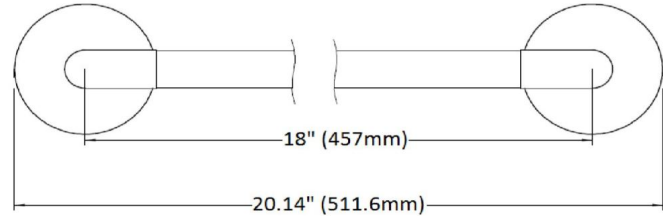

Graz Park Towel Bar | 8"
Satin Nickel

SPECIFICATIONS

MATERIAL CONSTRUCTION:	Zinc
PVD FINISH:	No
ASSEMBLY REQUIRED:	Yes
TOOLS NEEDED FOR INSTALLATION:	Screwdriver
ASSEMBLED DIMENSIONS:	2.76" H x 20.08" L x 2.17" D
ASSEMBLED WEIGHT:	1.15 lbs.
MIN. LENGTH:	N/A
MAX LENGTH:	N/A
SCREWS INCLUDED:	Yes
DRYWALL ANCHORS INCLUDED:	Yes
CENTER TO CENTER:	N/A