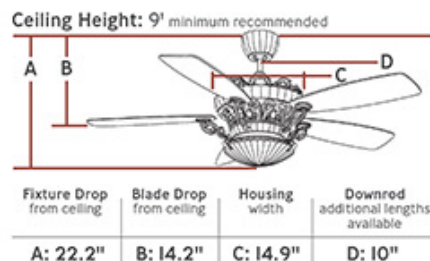

5SBR56TBD-L: 56" Strasburg Fan - Tuscan Bronze

Specification Images:

Collection: Strasburg
UPC #:026586971879
Finish: Tuscan Bronze (TB)
Blade Finish: Walnut Veneer
Blade Finish 2: N/A

Dimensions:

Diameter: 56"
Weight: 36.85 lbs.
Reverse Switch: Remote Controlled
Rev. Switch Location: Remote Transmitter
Motor Size: 188.0 X 25.0
Diameter of Housing: 14.9
Capacitor Value: 4.5+6+6/450V/85C
Lead Wire Length: 78 inches
Uplight Included: Yes
Light Kit Included: Yes
Remote Included: Wall / Hand Remote
Location of Receiver: Canopy
Remote Group(s): CT150