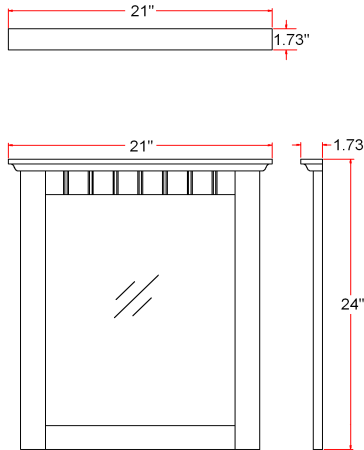

Cottage 21" Mirror

Specifications

- White painted finish
- Pre-assembled design with build in hooks for hanging
- Coordinates with matching vanities

Dimensions

Warranty & Compliances

Warranty Limited 1 year warranty
California 93120 Compliant

Order Codes & Finishes/Colors

21" w x 1.73" d x 24" h 541581

Type:
Job:
Order Code:
Approvals:

Design House reserves the right to make changes in materials, specifications & models at any time. Design House also reserves the right to discontinue product without notice or obligation.