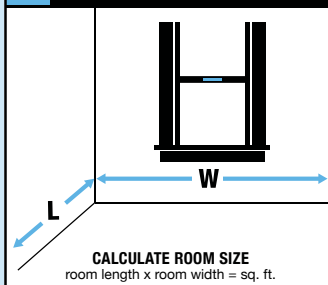

CHOOSING

THE RIGHT SIZE AIR CONDITIONER FOR YOUR ROOM

1 MEASURE AREA OF THE ROOM

2 MATCH ROOM SIZE WITH CORRECT BTUs

ROOM SIZE (sq. ft.)	BTUs
150 10' x 15'	5,000
250 15.5' x 16'	6,000
350 17.5' x 20'	8,000
450 18' x 25'	10,000
550 22' x 25'	12,000
700 25' x 28'	15,000
1,000 31.25' x 32'	18,000
1,500 37.5' x 40'	25,000
2,000 40' x 50'	28,500

3 CONFIRM WINDOW OPENING SIZE

4 CHECK ELECTRICAL REQUIREMENTS

OUTLET CONFIGURATIONS

DETERMINE IF YOUR CIRCUIT IS ADEQUATE

3PNC6000	
UPC CODE	8-42149-02493-2
COOLING CAPACITY (BTU)	6,000
COVERAGE (sq. ft.)	150–250
EER	11.2
ENERGY STAR RATED	No
FAN SPEEDS (Cool/Fan)	3/3
AMPS	5
WATTS	536
DECIBELS (Hi/Mi/Lo)	56/54/52
WINDOW WIDTH (Min./Max.) (in.)	23/36
WINDOW HEIGHT (Min.) (in.)	14
UNIT DIMENSIONS (WxHxD) (in.)	18 ^{1/2} x 13 ^{1/2} x 15 ^{3/4}
PKG. DIMENSIONS (WxHxD) (in.)	22 x 14 ^{3/4} x 18
STUFFING QTY. (20'/40'/40' HQ)	312/630/735
WEIGHT (Net/Gross) (lbs.)	48/52
REFRIGERATION	R410A
OUTLET CONFIGURATION	15 AMP 115V