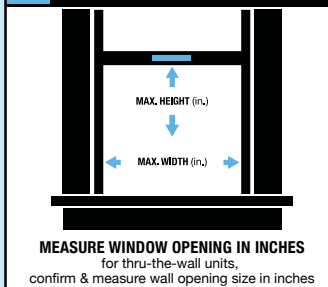

CHOOSING

THE RIGHT SIZE AIR CONDITIONER FOR YOUR ROOM

1 MEASURE AREA OF THE ROOM

2 MATCH ROOM SIZE WITH CORRECT BTUs

ROOM SIZE (sq. ft.)	BTUs
150 10' x 15'	5,000
250 15.5' x 16'	6,000
350 17.5' x 20'	8,000
450 18' x 25'	10,000
550 22' x 25'	12,000
700 25' x 28'	15,000
1,000 31.25' x 32'	18,000
1,500 37.5' x 40'	25,000
2,000 40' x 50'	28,500

3 CONFIRM WINDOW OPENING SIZE

4 CHECK ELECTRICAL REQUIREMENTS

OUTLET CONFIGURATIONS

DETERMINE IF YOUR CIRCUIT IS ADEQUATE

3PNC6000	
UPC CODE	8-42149-02493-2
COOLING CAPACITY (BTU)	6,000
COVERAGE (sq. ft.)	150–250
EER	11.2
ENERGY STAR RATED	No
FAN SPEEDS (Cool/Fan)	3/3
AMPS	5
WATTS	536
DECIBELS (Hi/Mi/Lo)	56/54/52
WINDOW WIDTH (Min./Max.) (in.)	23/36
WINDOW HEIGHT (Min.) (in.)	14
UNIT DIMENSIONS (WxHxD) (in.)	18 ^{1/2} x 13 ^{1/2} x 15 ^{3/4}
PKG. DIMENSIONS (WxHxD) (in.)	22 x 14 ^{3/4} x 18
STUFFING QTY. (20'/40'/40' HQ)	312/630/735
WEIGHT (Net/Gross) (lbs.)	48/52
REFRIGERATION	R410A
OUTLET CONFIGURATION	15 AMP 115V