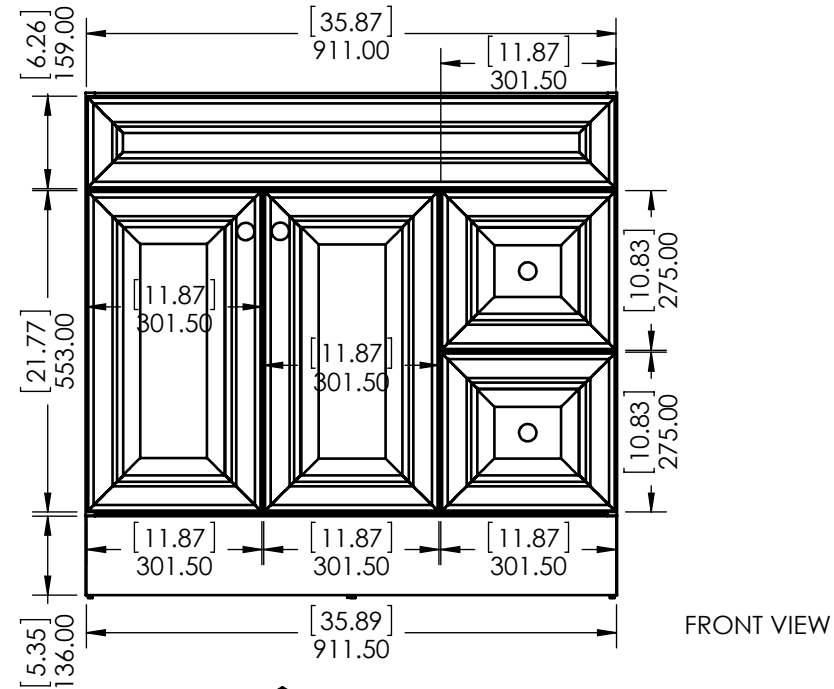

REV	ECO #	DESCRIPTION	REV'D BY DATE	CHK'D BY DATE	APRV'D BY DATE
1		New Design	4/01/16	4/01/16	4/01/16
2		New item, Online	2/06/18	2/06/18	2/06/18

Estimated Weight: 16.5kg

PROPRIETARY AND CONFIDENTIAL		UNLESS OTHERWISE SPECIFIED		NAME		DATE		
THE INFORMATION CONTAINED IN THIS DRAWING IS THE SOLE PROPERTY OF WOODCRAFTERS. ANY REPRODUCTION IN PART OR AS A WHOLE WITHOUT THE WRITTEN PERMISSION OF WOODCRAFTERS IS PROHIBITED.		DIMENSIONS ARE IN MM. AND (INCHES)		DRAWN		E. Sandoval 4/01/16		
		TOLERANCES ARE		CHECKED		O. Razo 2/06/18		
		+ 0.125 [3.175] - 0.125 [-3.175]		ENG APPR.		V. Sanchez 2/06/18		
		SCALE: 1:10		MFG APPR.		C. Leal 2/06/18		
				SIZE		DWG. NO.		
				A		Vtop Wave 37x22		
							SHEET 1 OF 1	
							REV: 1	

ITEM ID	DESCRIPTION
GF3621-WH	Glensford 36in x 21in D Vanity in White
GF3621-BT	Glensford 36in x 21in D Vanity in Butterscotch

REV	ECO#	DESCRIPTION	REV'D BY DATE	CHK'D BY DATE	APR'D BY DATE
0		New Release	IASV 5/1/17	IASV 5/1/17	IASV 5/1/17

UNLESS OTHERWISE SPECIFIED
 DIMENSIONS ARE IN mm and [inches] AND TOLERANCES ARE +/- 1.0 [0.04]

DRAWN BY:	IASV	5/1/17
CHECKED BY:	IASV	5/1/17
APPROVED BY:	IASV	5/1/17
DO NOT SCALE DRAWING	SCALE: 1:10	SIZE: A