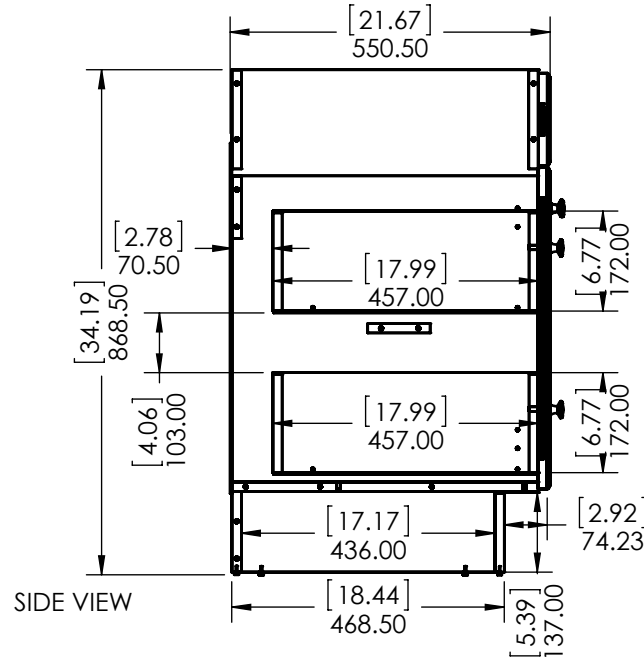

REV	ECO #	DESCRIPTION	REV'D BY DATE	CHK'D BY DATE	APRV'D BY DATE
1		New Design	4/01/16	4/01/16	4/01/16
2		New item, Online	2/06/18	2/06/18	2/06/18

Estimated Weight: 16.5kg

PROPRIETARY AND CONFIDENTIAL		UNLESS OTHERWISE SPECIFIED		NAME		DATE		
THE INFORMATION CONTAINED IN THIS DRAWING IS THE SOLE PROPERTY OF WOODCRAFTERS. ANY REPRODUCTION IN PART OR AS A WHOLE WITHOUT THE WRITTEN PERMISSION OF WOODCRAFTERS IS PROHIBITED.		DIMENSIONS ARE IN MM. AND (INCHES)		DRAWN		E. Sandoval 4/01/16		
		TOLERANCES ARE		CHECKED		O. Razo 2/06/18		
		+ 0.125 [3.175] - 0.125 [-3.175]		ENG APPR.		V. Sanchez 2/06/18		
		SCALE: 1:10		MFG APPR.		C. Leal 2/06/18		
				SIZE		DWG. NO.		
				A		Vtop Wave 37x22		
							SHEET 1 OF 1	
							REV: 1	

ITEM ID	DESCRIPTION
GF3621-WH	Glensford 36in x 21in D Vanity in White
GF3621-BT	Glensford 36in x 21in D Vanity in Butterscotch

REV	ECO#	DESCRIPTION	REV'D BY DATE	CHK'D BY DATE	APR'D BY DATE
0		New Release	IASV 5/1/17	IASV 5/1/17	IASV 5/1/17

UNLESS OTHERWISE SPECIFIED
 DIMENSIONS ARE IN mm and [inches] AND TOLERANCES ARE +/- 1.0 [0.04]

DRAWN BY:	IASV	5/1/17
CHECKED BY:	IASV	5/1/17
APPROVED BY:	IASV	5/1/17
DO NOT SCALE DRAWING	SCALE: 1:10	SIZE: A

TITLE:	GLENSFORD 36" ASSEMBLY		
PART NO:	PAGE	1 OF 1	REV: 0