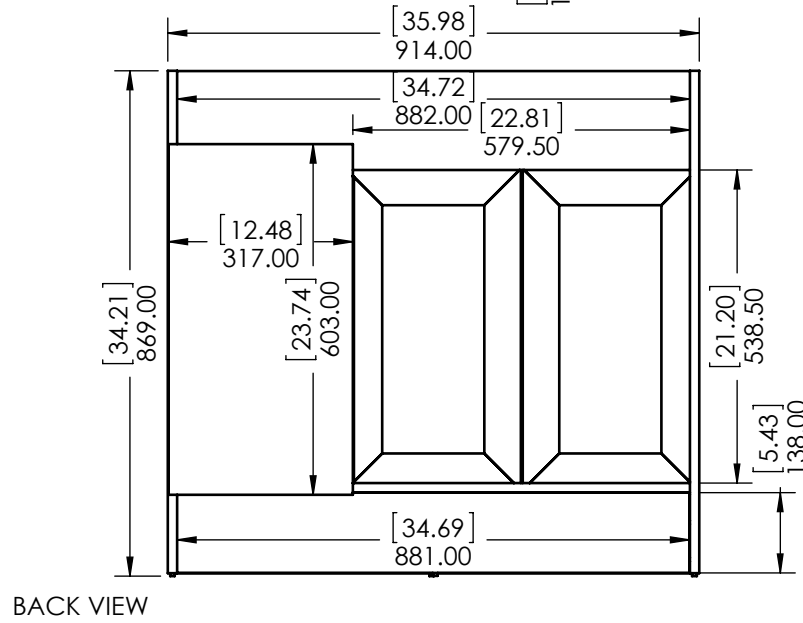

REV	ECO #	DESCRIPTION	REV'D BY DATE	CHK'D BY DATE	APRV'D BY DATE
1		New Design	4/01/16	4/01/16	4/01/16
2		New item, Online	2/06/18	2/06/18	2/06/18

Estimated Weight: 16.5kg

PROPRIETARY AND CONFIDENTIAL		UNLESS OTHERWISE SPECIFIED		NAME		DATE		
THE INFORMATION CONTAINED IN THIS DRAWING IS THE SOLE PROPERTY OF WOODCRAFTERS. ANY REPRODUCTION IN PART OR AS A WHOLE WITHOUT THE WRITTEN PERMISSION OF WOODCRAFTERS IS PROHIBITED.		DIMENSIONS ARE IN MM. AND (INCHES)		DRAWN		E. Sandoval 4/01/16		
		TOLERANCES ARE		CHECKED		O. Razo 2/06/18		
		+ 0.125 [3.175] - 0.125 [-3.175]		ENG APPR.		V. Sanchez 2/06/18		
		SCALE: 1:10		MFG APPR.		C. Leal 2/06/18		
				SIZE		DWG. NO.		
				A		Vtop Wave 37x22		
							SHEET 1 OF 1	
							REV: 1	

ITEM ID	DESCRIPTION
GF3621-WH	Glensford 36in x 21in D Vanity in White
GF3621-BT	Glensford 36in x 21in D Vanity in Butterscotch

REV	ECO#	DESCRIPTION	REV'D BY DATE	CHK'D BY DATE	APR'D BY DATE
0		New Release	IASV 5/1/17	IASV 5/1/17	IASV 5/1/17

UNLESS OTHERWISE SPECIFIED
 DIMENSIONS ARE IN mm and [inches] AND TOLERANCES ARE +/- 1.0 [0.04]

DRAWN BY:	IASV	5/1/17
CHECKED BY:	IASV	5/1/17
APPROVED BY:	IASV	5/1/17
DO NOT SCALE DRAWING	SCALE: 1:10	SIZE: A

TITLE:	GLENSFORD 36" ASSEMBLY		
PART NO:	PAGE	1 OF 1	REV: 0