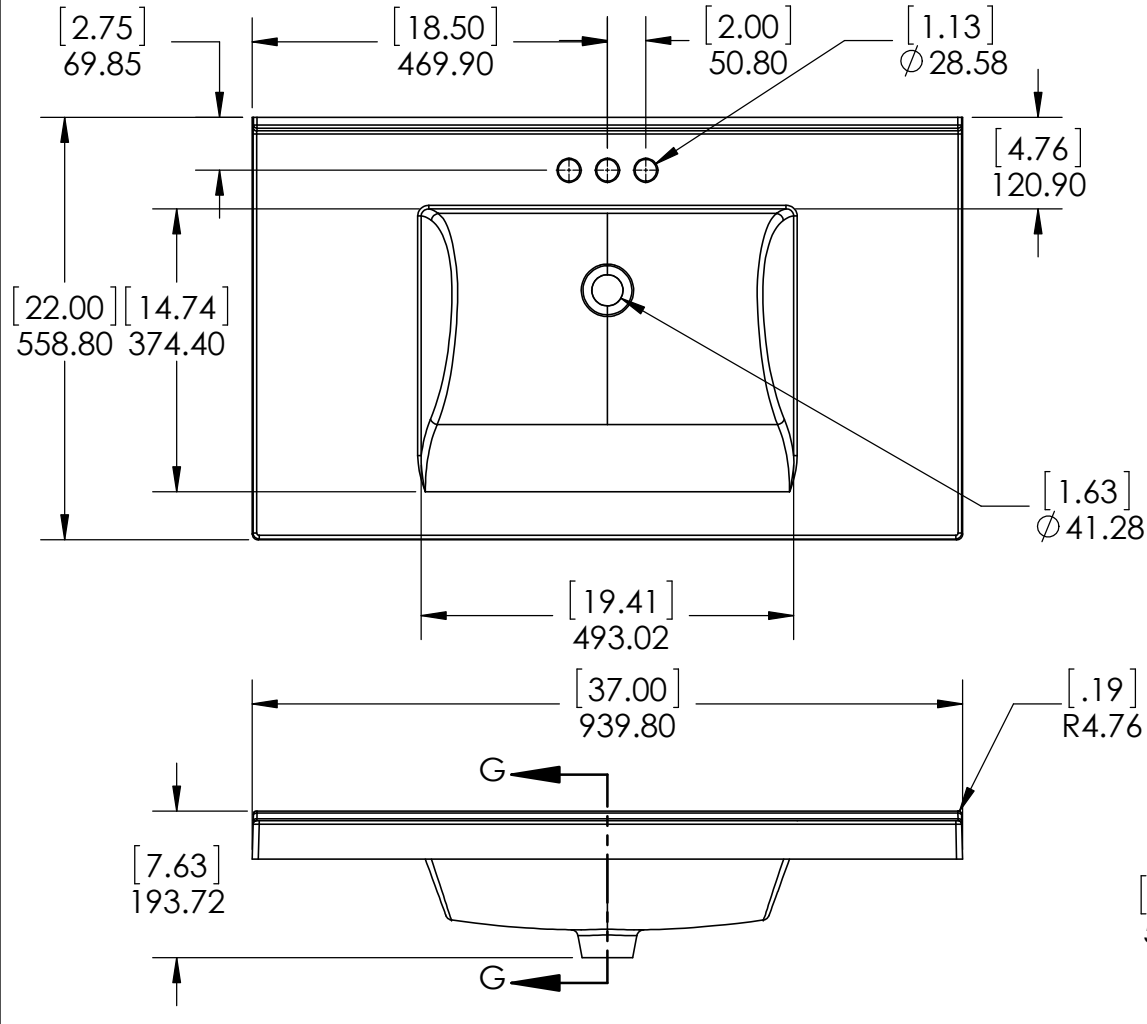

REV	ECO #	DESCRIPTION	REV'D BY DATE	CHK'D BY DATE	APRV'D BY DATE
1		New Design	4/01/16	4/01/16	4/01/16
2		New item, Online	2/06/18	2/06/18	2/06/18

Estimated Weight: 16.5kg

PROPRIETARY AND CONFIDENTIAL		UNLESS OTHERWISE SPECIFIED		NAME		DATE		
THE INFORMATION CONTAINED IN THIS DRAWING IS THE SOLE PROPERTY OF WOODCRAFTERS. ANY REPRODUCTION IN PART OR AS A WHOLE WITHOUT THE WRITTEN PERMISSION OF WOODCRAFTERS IS PROHIBITED.		DIMENSIONS ARE IN MM. AND (INCHES)		DRAWN		E. Sandoval 4/01/16		
		TOLERANCES ARE		CHECKED		O. Razo 2/06/18		
		+ 0.125 [3.175] - 0.125 [-3.175]		ENG APPR.		V. Sanchez 2/06/18		
		SCALE: 1:10		MFG APPR.		C. Leal 2/06/18		
				SIZE		DWG. NO.		
				A		Vtop Wave 37x22		
							SHEET 1 OF 1	
							REV: 1	

ITEM ID	DESCRIPTION
GF3621-WH	Glensford 36in x 21in D Vanity in White
GF3621-BT	Glensford 36in x 21in D Vanity in Butterscotch

REV	ECO#	DESCRIPTION	REV'D BY DATE	CHK'D BY DATE	APR'D BY DATE
0		New Release	IASV 5/1/17	IASV 5/1/17	IASV 5/1/17

UNLESS OTHERWISE SPECIFIED
 DIMENSIONS ARE IN mm and [inches] AND TOLERANCES ARE +/- 1.0 [0.04]

DRAWN BY:	IASV	5/1/17
CHECKED BY:	IASV	5/1/17
APPROVED BY:	IASV	5/1/17
DO NOT SCALE DRAWING	SCALE: 1:10	SIZE: A

TITLE:	GLENSFORD 36" ASSEMBLY		
PART NO:	PAGE	1 OF 1	REV: 0