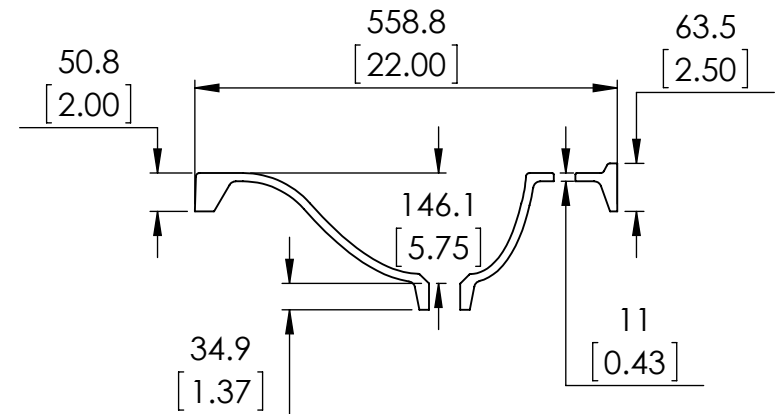

Top view
with bottom

Topview
without bottom

Back view
without backing

Isometric view

Front view

Side View

Back view
with backing

ITEM:		SF24-CH
		SF24-CR
		SF24-WH
		SF24-ST
NAME:	REV:	
Abbotsford 36in	A	

Propiedad y Confidencialidad La información contenida en este dibujo es puramente propiedad de Woodcrafters Home Products LLC. Queda prohibida cualquier reproducción parcial o total sin el permiso por escrito de Woodcrafters Home Product LLC.	DRAWING	ARB	01/20/20	MATERIAL: German beech 4/4 Laminated Particle Board Stratfield 24
	REVIEW	ING	01/20/20	
	APPROVED	R&D	01/20/20	
	SCALE:	1:20	MODEL:	

ITEM TYPE	ITEM ID	ITEM DESCRIPTION	DRAWING STATUS
FG	HU25R-WH	Vtop Wave 25 x 22 V2 - FG	Approved for production

REV	CHANGE	DATE	APPROVAL
0	Released	11/25/19	E. SANDOVAL

PROPRIETARY AND CONFIDENTIAL
 THE INFORMATION CONTAINED IN THIS DRAWING IS THE SOLE PROPERTY OF WOODCRAFTERS. ANY REPRODUCTION IN PART OR AS A WHOLE WITHOUT THE WRITTEN PERMISSION OF WOODCRAFTERS IS PROHIBITED.

UNLESS OTHERWISE SPECIFIED
 DIMENSIONS ARE IN MM. AND [INCHES]
 TOLERANCES ARE
 + 3.175 [0.125] - 3.175 [0.125]
 SCALE:1:10

	NAME	DATE
DRAWN	O. Razo	11/25/2019
CHECKED	E. SANDOVAL	11/25/2019
ENG APPR.	W. Amaya	11/25/2019
MFG APPR.	A. Casiano	11/25/2019