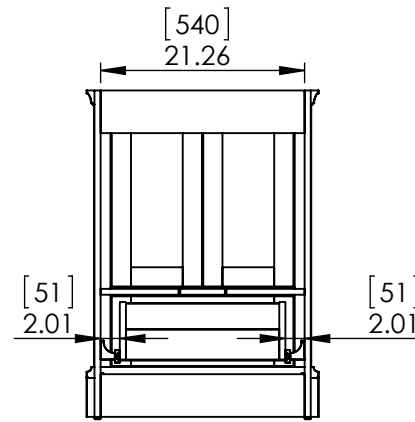

Top view
with bottom

Topview
without bottom

Back view
without backing

Isometric view

Front view

Side View

Back view
with backing

ITEM:		SF24-CH
		SF24-CR
		SF24-WH
		SF24-ST
NAME:	REV:	
Abbotsford 36in	A	

Propiedad y Confidencialidad La información contenida en este dibujo es puramente propiedad de Woodcrafters Home Products LLC. Queda prohibida cualquier reproducción parcial o total sin el permiso por escrito de Woodcrafters Home Product LLC.	DRAWING	ARB	01/20/20	MATERIAL: German beech 4/4 Laminated Particle Board Stratfield 24
	REVIEW	ING	01/20/20	
	APPROVED	R&D	01/20/20	
	SCALE:	1:20	MODEL:	

ITEM TYPE	ITEM ID	ITEM DESCRIPTION	DRAWING STATUS
FG	HU25R-WH	Vtop Wave 25 x 22 V2 - FG	Approved for production

REV	CHANGE	DATE	APPROVAL
0	Released	11/25/19	E. SANDOVAL

PROPRIETARY AND CONFIDENTIAL
 THE INFORMATION CONTAINED IN THIS DRAWING IS THE SOLE PROPERTY OF WOODCRAFTERS. ANY REPRODUCTION IN PART OR AS A WHOLE WITHOUT THE WRITTEN PERMISSION OF WOODCRAFTERS IS PROHIBITED.

UNLESS OTHERWISE SPECIFIED
 DIMENSIONS ARE IN MM. AND [INCHES]
 TOLERANCES ARE
 + 3.175 [0.125] - 3.175 [0.125]
 SCALE:1:10

	NAME	DATE
DRAWN	O. Razo	11/25/2019
CHECKED	E. SANDOVAL	11/25/2019
ENG APPR.	W. Amaya	11/25/2019
MFG APPR.	A. Casiano	11/25/2019