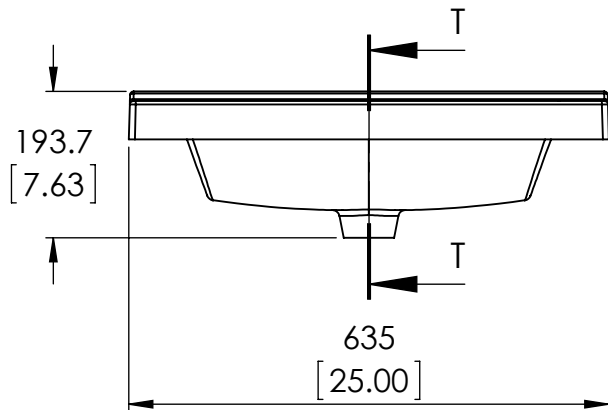

Top view
with bottom

Topview
without bottom

Back view
without backing

Isometric view

Front view

Side View

Back view
with backing

ITEM:		SF24-CH
		SF24-CR
		SF24-WH
		SF24-ST
NAME:	REV:	
Abbotsford 36in	A	

Propiedad y Confidencialidad La información contenida en este dibujo es puramente propiedad de Woodcrafters Home Products LLC. Queda prohibida cualquier reproducción parcial o total sin el permiso por escrito de Woodcrafters Home Product LLC.	DRAWING	ARB	01/20/20	MATERIAL: German beech 4/4 Laminated Particle Board Stratfield 24
	REVIEW	ING	01/20/20	
	APPROVED	R&D	01/20/20	
	SCALE:	1:20	MODEL:	

ITEM TYPE	ITEM ID	ITEM DESCRIPTION	DRAWING STATUS
FG	HU25R-WH	Vtop Wave 25 x 22 V2 - FG	Approved for production

REV	CHANGE	DATE	APPROVAL
0	Released	11/25/19	E. SANDOVAL

PROPRIETARY AND CONFIDENTIAL
 THE INFORMATION CONTAINED IN THIS DRAWING IS THE SOLE PROPERTY OF WOODCRAFTERS. ANY REPRODUCTION IN PART OR AS A WHOLE WITHOUT THE WRITTEN PERMISSION OF WOODCRAFTERS IS PROHIBITED.

UNLESS OTHERWISE SPECIFIED
 DIMENSIONS ARE IN MM. AND [INCHES]
 TOLERANCES ARE
 + 3.175 [0.125] - 3.175 [0.125]
 SCALE:1:10

	NAME	DATE
DRAWN	O. Razo	11/25/2019
CHECKED	E. SANDOVAL	11/25/2019
ENG APPR.	W. Amaya	11/25/2019
MFG APPR.	A. Casiano	11/25/2019