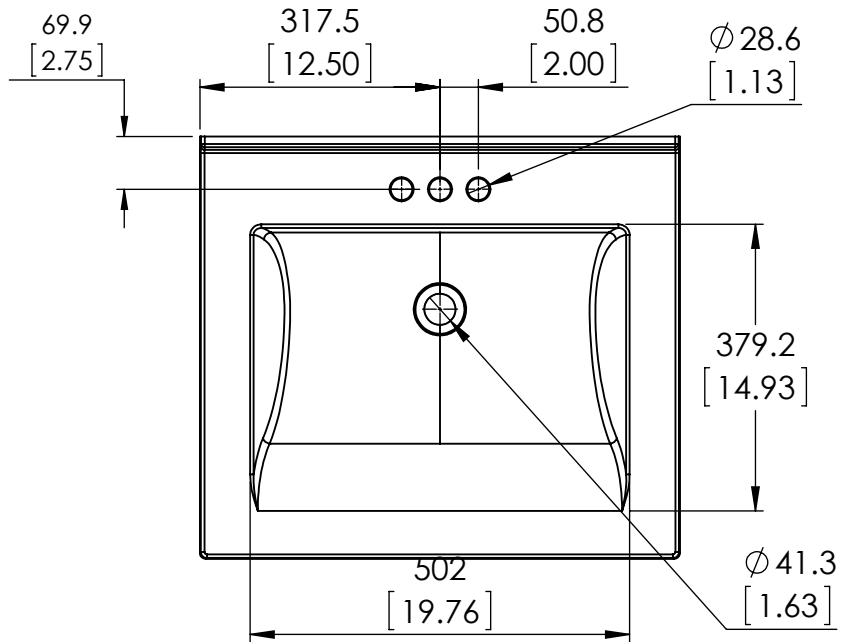

Top view
with bottom

Topview
without bottom

Back view
without backing

Isometric view

Front view

Side View

Back view
with backing

ITEM:		SF24-CH
		SF24-CR
		SF24-WH
		SF24-ST
NAME:	REV:	
Abbotsford 36in	A	

Propiedad y Confidencialidad La información contenida en este dibujo es puramente propiedad de Woodcrafters Home Products LLC. Queda prohibida cualquier reproducción parcial o total sin el permiso por escrito de Woodcrafters Home Product LLC.	DRAWING	ARB	01/20/20	MATERIAL: German beech 4/4 Laminated Particle Board Stratfield 24
	REVIEW	ING	01/20/20	
	APPROVED	R&D	01/20/20	
	SCALE:	1:20	MODEL:	

ITEM TYPE	ITEM ID	ITEM DESCRIPTION	DRAWING STATUS
FG	HU25R-WH	Vtop Wave 25 x 22 V2 - FG	Approved for production

REV	CHANGE	DATE	APPROVAL
0	Released	11/25/19	E. SANDOVAL

PROPRIETARY AND CONFIDENTIAL
 THE INFORMATION CONTAINED IN THIS DRAWING IS THE SOLE PROPERTY OF WOODCRAFTERS. ANY REPRODUCTION IN PART OR AS A WHOLE WITHOUT THE WRITTEN PERMISSION OF WOODCRAFTERS IS PROHIBITED.

UNLESS OTHERWISE SPECIFIED
 DIMENSIONS ARE IN MM. AND [INCHES]
 TOLERANCES ARE
 + 3.175 [0.125] - 3.175 [0.125]
 SCALE:1:10

	NAME	DATE
DRAWN	O. Razo	11/25/2019
CHECKED	E. SANDOVAL	11/25/2019
ENG APPR.	W. Amaya	11/25/2019
MFG APPR.	A. Casiano	11/25/2019