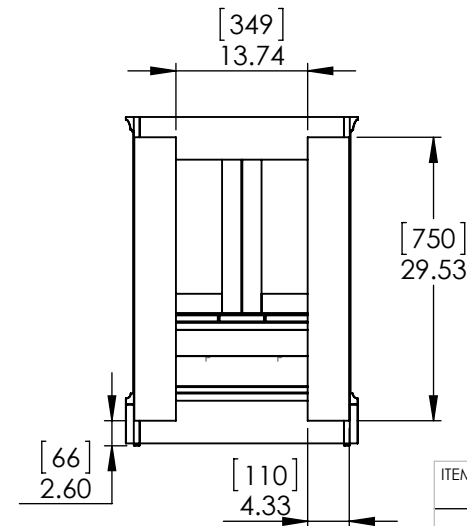

Top view
with bottom

Topview
without bottom

Back view
without backing

Isometric view

Front view

Side View

Back view
with backing

ITEM:		SF24-CH
		SF24-CR
		SF24-WH
		SF24-ST
NAME:	REV:	
Abbotsford 36in	A	

Propiedad y Confidencialidad La información contenida en este dibujo es puramente propiedad de Woodcrafters Home Products LLC. Queda prohibida cualquier reproducción parcial o total sin el permiso por escrito de Woodcrafters Home Product LLC.	DRAWING	ARB	01/20/20	MATERIAL: German beech 4/4 Laminated Particle Board Stratfield 24
	REVIEW	ING	01/20/20	
	APPROVED	R&D	01/20/20	
	SCALE:	1:20	MODEL:	

ITEM TYPE	ITEM ID	ITEM DESCRIPTION	DRAWING STATUS
FG	HU25R-WH	Vtop Wave 25 x 22 V2 - FG	Approved for production

REV	CHANGE	DATE	APPROVAL
0	Released	11/25/19	E. SANDOVAL

PROPRIETARY AND CONFIDENTIAL
 THE INFORMATION CONTAINED IN THIS DRAWING IS THE SOLE PROPERTY OF WOODCRAFTERS. ANY REPRODUCTION IN PART OR AS A WHOLE WITHOUT THE WRITTEN PERMISSION OF WOODCRAFTERS IS PROHIBITED.

UNLESS OTHERWISE SPECIFIED
 DIMENSIONS ARE IN MM. AND [INCHES]
 TOLERANCES ARE
 + 3.175 [0.125] - 3.175 [0.125]
 SCALE:1:10

	NAME	DATE
DRAWN	O. Razo	11/25/2019
CHECKED	E. SANDOVAL	11/25/2019
ENG APPR.	W. Amaya	11/25/2019
MFG APPR.	A. Casiano	11/25/2019