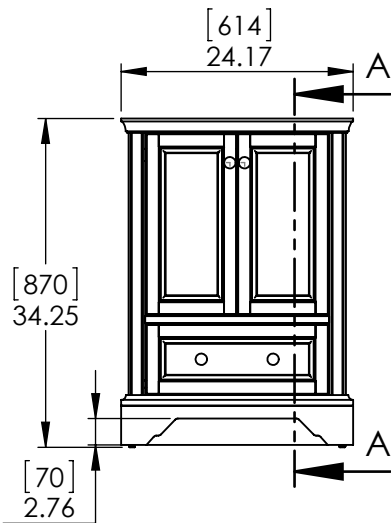

Top view
with bottom

Topview
without bottom

Back view
without backing

Isometric view

Front view

Side View

Back view
with backing

ITEM:		SF24-CH
		SF24-CR
		SF24-WH
		SF24-ST
NAME:	REV:	
Abbotsford 36in	A	

UNLESS OTHERWISE SPECIFIED
 DIMENSIONS ARE IN MM. AND [INCHES]
 TOLERANCES ARE
 + 3.175 [0.125] - 3.175 [0.125]
 SCALE:1:10

	NAME	DATE
DRAWN	O. Razo	11/25/2019
CHECKED	E. SANDOVAL	11/25/2019
ENG APPR.	W. Amaya	11/25/2019
MFG APPR.	A. Casiano	11/25/2019