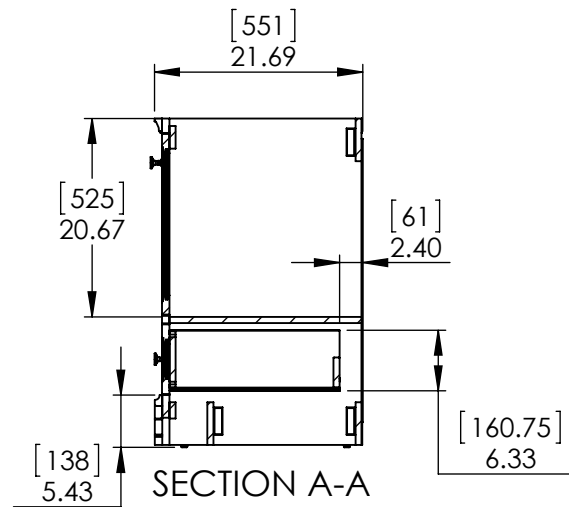

Top view
with bottom

Topview
without bottom

Back view
without backing

Isometric view

Front view

Side View

Back view
with backing

ITEM:		SF24-CH
		SF24-CR
		SF24-WH
		SF24-ST
NAME:	REV:	
Abbotsford 36in	A	

ITEM TYPE	ITEM ID	ITEM DESCRIPTION	DRAWING STATUS
FG	HU25R-WH	Vtop Wave 25 x 22 V2 - FG	Approved for production

REV	CHANGE	DATE	APPROVAL
0	Released	11/25/19	E. SANDOVAL

PROPRIETARY AND CONFIDENTIAL
 THE INFORMATION CONTAINED IN THIS DRAWING IS THE SOLE PROPERTY OF WOODCRAFTERS. ANY REPRODUCTION IN PART OR AS A WHOLE WITHOUT THE WRITTEN PERMISSION OF WOODCRAFTERS IS PROHIBITED.

UNLESS OTHERWISE SPECIFIED
 DIMENSIONS ARE IN MM. AND [INCHES]
 TOLERANCES ARE
 + 3.175 [0.125] - 3.175 [0.125]
 SCALE:1:10

	NAME	DATE
DRAWN	O. Razo	11/25/2019
CHECKED	E. SANDOVAL	11/25/2019
ENG APPR.	W. Amaya	11/25/2019
MFG APPR.	A. Casiano	11/25/2019

Wood Crafters

SIZE DWG. NO. **A** FG

SHEET 1 OF 1