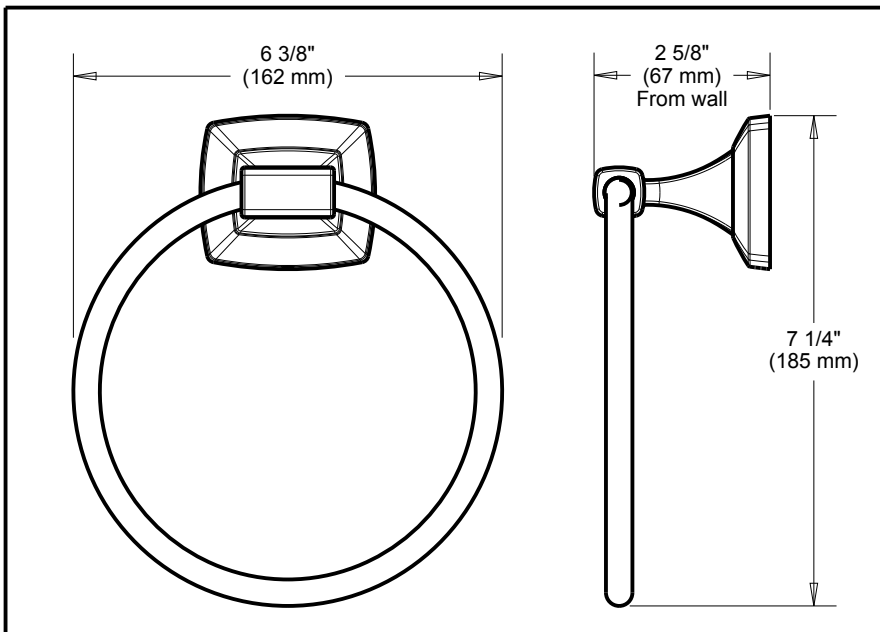

DELTA[®]

ACCESSORIES

- Portwood™ Bath Collection
- Towel Ring

Submitted Model No.: _____

Specific Features: _____

STANDARD SPECIFICATIONS:

- Wood blocking is preferable behind all wall surfaces. If wood blocking is not available, the following fasteners are suggested: Tile/Masonry-Plastic or lead Anchors Plaster/drywall-Toggle bolts.
- Mounting hardware and mounting template included with product.