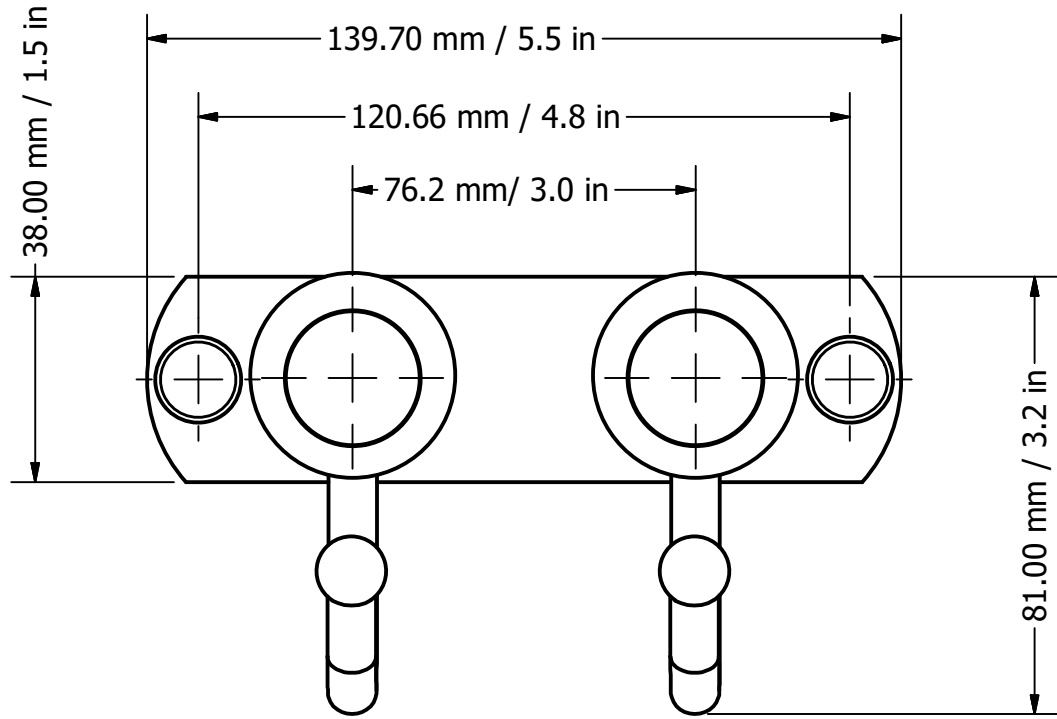

PARTS LIST			
ITEM	PART NUMBER	DESCRIPTION	QTY
1	BPHK-5	DOUBLE HOOK PLATE	1
2	HKHK	HOOK	2
3	CARD-58	MOUNTING CAP	2
4	PSRD8-12	POST	2
5	RGDTT	CONNECTOR	2
6	Card-1	FRONT CAP	2
7	BL1T-12	END BALL	2

UNLESS OTHERWISE SPECIFIED	
.X	± .3mm
.XX	± .15mm
.XXX	± .008mm

COPYRIGHT @ALLIEDBRASS 2017

THIRD ANGLE PROJECTION

DRAWN	8-25-17	IM
CHECKED	8-25-17	P.D.
APPROVED	8-25-17	R.A.

MATERIAL: BRASS

DESCRIPTION: Mercury Collection 2 Position Multi Hook with Dotted Accent

APPROVED FOR PRODUCTION
 By: RICHARD PAUL
 Date: 8-27-17

FINISH	TBD
QTY	TBD
DRAWING NO.	920D-2
SCALE	1.5:1
SHEET: 1 OF 1	A4
REV	0