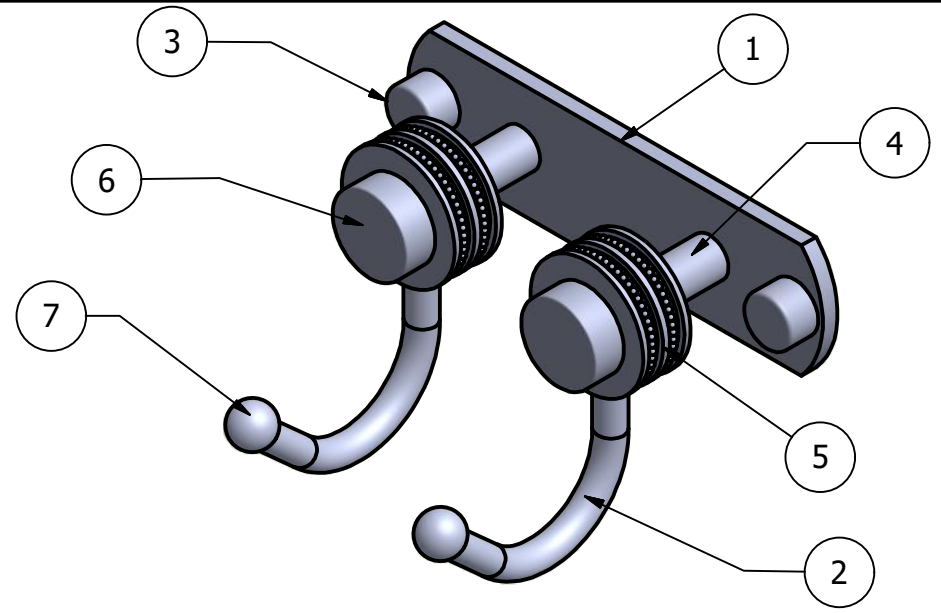

PARTS LIST			
ITEM	PART NUMBER	DESCRIPTION	QTY
1	BPHK-5	DOUBLE HOOK PLATE	1
2	HKHK	HOOK	2
3	CARD-58	MOUNTING CAP	2
4	PSRD8-12	POST	2
5	RGDTT	CONNECTOR	2
6	Card-1	FRONT CAP	2
7	BL1T-12	END BALL	2

UNLESS OTHERWISE SPECIFIED	
.X	± .3mm
.XX	± .15mm
.XXX	± .008mm

COPYRIGHT @ALLIEDBRASS 2017

THIRD ANGLE PROJECTION

DRAWN	8-25-17	IM
CHECKED	8-25-17	P.D.
APPROVED	8-25-17	R.A.

MATERIAL: BRASS

DESCRIPTION: Mercury Collection 2 Position Multi Hook with Dotted Accent

APPROVED FOR PRODUCTION
 By: RICHARD PAUL
 Date: 8-27-17

FINISH	TBD
QTY	TBD
DRAWING NO.	920D-2
SCALE	1.5:1
SHEET: 1 OF 1	A4
REV	0