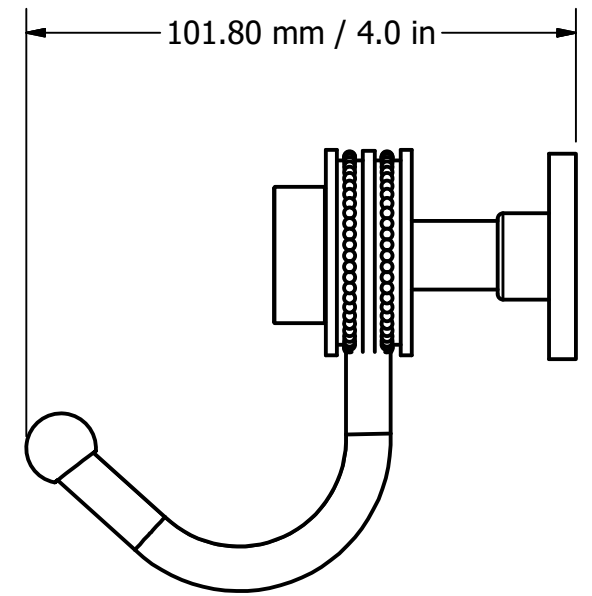

PARTS LIST			
ITEM	PART NUMBER	DESCRIPTION	QTY
1	BPHK-5	DOUBLE HOOK PLATE	1
2	HKHK	HOOK	2
3	CARD-58	MOUNTING CAP	2
4	PSRD8-12	POST	2
5	RGDTT	CONNECTOR	2
6	Card-1	FRONT CAP	2
7	BL1T-12	END BALL	2

UNLESS OTHERWISE SPECIFIED	
.X	± .3mm
.XX	± .15mm
.XXX	± .008mm

COPYRIGHT @ALLIEDBRASS 2017

THIRD ANGLE PROJECTION

DRAWN	8-25-17	IM
CHECKED	8-25-17	P.D.
APPROVED	8-25-17	R.A.

MATERIAL: BRASS

DESCRIPTION: Mercury Collection 2 Position Multi Hook with Dotted Accent

APPROVED FOR PRODUCTION
 By: RICHARD PAUL
 Date: 8-27-17

FINISH	TBD
QTY	TBD
DRAWING NO.	920D-2
SCALE	1.5:1
SHEET: 1 OF 1	A4
REV	0