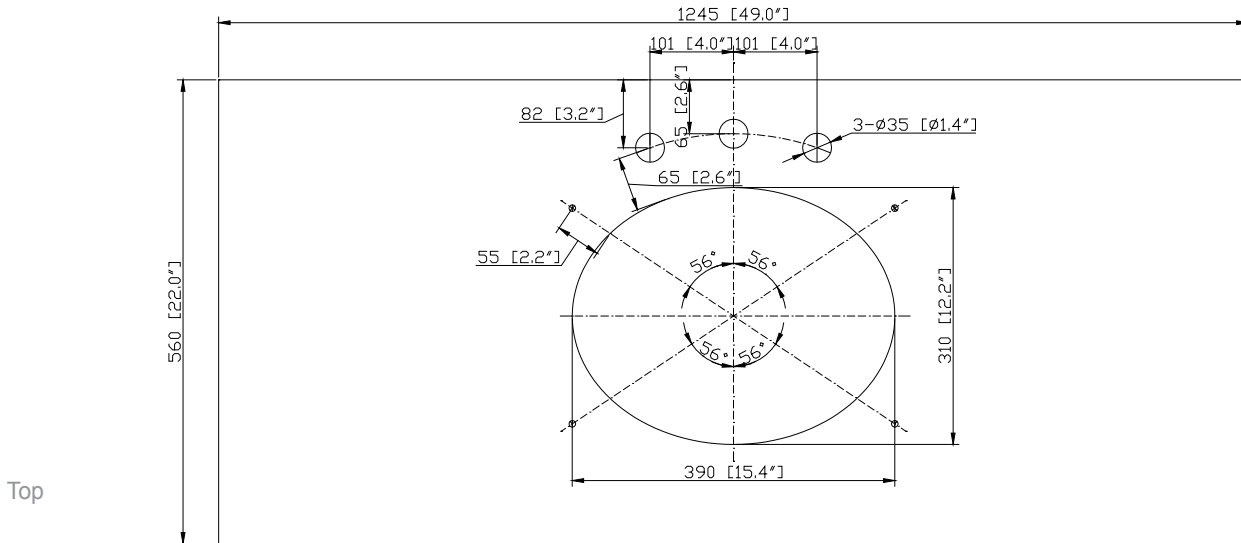

Colors / Couleurs

- White / Blanc

Nominal Dimension / Dimension Nominale

- 48W x 21.5D x 34H inches | 1220 x 546 x 864 mm

Product Diagrams / Diagrammes Produit

Front / Devant

Back / Derrière

Side / Côté

Nominal Dimension

- 49W x 22D x 1H inches
- 1245 x 560 x 25 mm

Related Items

Sink	CUM18WT	CUM18LN	
Vanity	BRENTWOOD-V49	LEXINGTON-V48	LOFT-V48
	MADISON-V48	MODERO-V48	THOMPSON-V49

Product Diagrams

Avanity

CUM18LN / CUM18WT

Features

- Vitreous China
- Undermount application
- 1.8 in. drain opening
- Overflow outlet

Colors / Finishes

- LN - Linen
- WT - White

Nominal Dimension

- 18.1W x 15D x 7.9H inches
- 458 x 380 x 200 mm

Components