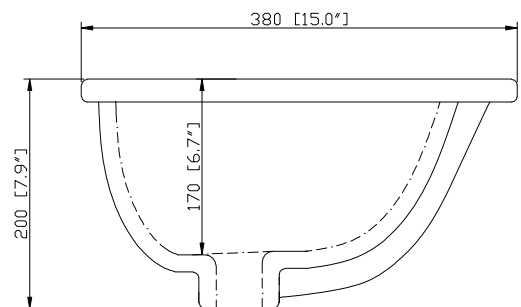

Avanity

CUM18LN / CUM18WT

Features

- Vitreous China
- Undermount application
- 1.8 in. drain opening
- Overflow outlet

Colors / Finishes

- LN - Linen
- WT - White

Nominal Dimension

- 18.1W x 15D x 7.9H inches
- 458 x 380 x 200 mm

Components

Drain	VC-DRAIN-CP	VC-DRAIN-BN					
Vanity Top	SUT25BK	SUT25CW	SUT25GB	SUT31BK	SUT31CW	SUT31GB	SUT37BK
	SUT37GB	SUT37CW	SUT49CW	SUT49GB	SUT49BK	SUT61BK	SUT61CW
	SUT61GB	SUT73BK	SUT73CW	SUT73GB			

Product Diagrams

Front

Side