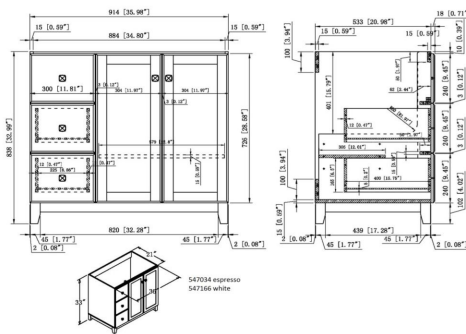

White Shorewood Unassembled 2-Door 2-Drawer Vanity with Solid White Cultured Marble Vanity Top, 37"

SPECIFICATIONS

MATERIAL CONSTRUCTION: Wood/Cultured Marble
ASSEMBLY REQUIRED: Yes
ASSEMBLED DIMENSIONS: 37" H x 37" L x 22" D
ASSEMBLED WEIGHT: 125.1 lbs.
TOOLS NEEDED FOR INSTALLATION: Screwdriver

CONSTRUCTION TYPE: Frameless
HINGE STYLE: Soft Close
DOOR STYLE: 2 Pine+MDF Shaker Doors
DRAWER STYLE: 2 MDF Drawers
GLIDE STYLE: STD Easy Glide
FAKE DWR STYLE: MDF
DWR #1 DIMENSIONS: 6.3" H x 9.21" W
DWR CONSTRUCTION: Standard
SHELF STYLE: Adjustable
SHELF ADJUSTABILITY INCREMENTS: 1.26"
SHELF MAX WEIGHT CAPACITY: 40 lbs.
SHELF DIMENSIONS: 23.35" W x 12.01" D
SHELF THICKNESS: 0.59"
SHELF MATERIAL: Particle Board
FRAME STYLE: N/A
FACE FRAME MATERIAL: N/A
SIDES MATERIAL: Particle Board
BOTTOM MATERIAL: Particle Board

TOE KICK INSET WIDTH: N/A
BACK PANEL MATERIAL: N/A
BACK BRACE MATERIAL: Particle Board

FAUCET TYPE: N/A
NUMBER OF MOUNTING HOLES: 3
BOWL MATERIAL: Cultured Marble
BACK SPLASH INCLUDED: Yes
COLOR: Solid White
NUMBER OF BOWLS: 1
BOWL DIMENSIONS: 5.63" H x 11.63" W x 16.85" D
BOWL SHAPE: Oval
SINK THICKNESS: N/A
MOUNTING TYPE: Integrated
OVERFLOW HOLE: Yes