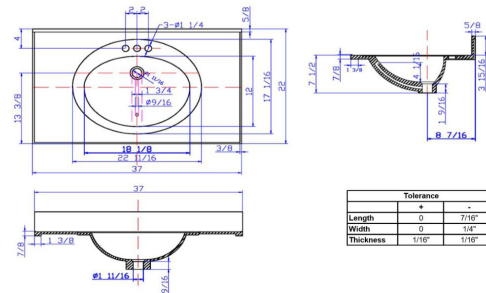

White Shorewood Unassembled 2-Door 2-Drawer Vanity with Solid White Cultured Marble Vanity Top, 37"

SPECIFICATIONS

MATERIAL CONSTRUCTION: Wood/Cultured Marble
ASSEMBLY REQUIRED: Yes
ASSEMBLED DIMENSIONS: 37" H x 37" L x 22" D
ASSEMBLED WEIGHT: 125.1 lbs.
TOOLS NEEDED FOR INSTALLATION: Screwdriver

CONSTRUCTION TYPE: Frameless
HINGE STYLE: Soft Close
DOOR STYLE: 2 Pine+MDF Shaker Doors
DRAWER STYLE: 2 MDF Drawers
GLIDE STYLE: STD Easy Glide
FAKE DWR STYLE: MDF
DWR #1 DIMENSIONS: 6.3" H x 9.21" W
DWR CONSTRUCTION: Standard
SHELF STYLE: Adjustable
SHELF ADJUSTABILITY INCREMENTS: 1.26"
SHELF MAX WEIGHT CAPACITY: 40 lbs.
SHELF DIMENSIONS: 23.35" W x 12.01" D
SHELF THICKNESS: 0.59"
SHELF MATERIAL: Particle Board
FRAME STYLE: N/A
FACE FRAME MATERIAL: N/A
SIDES MATERIAL: Particle Board
BOTTOM MATERIAL: Particle Board

TOE KICK INSET WIDTH: N/A
BACK PANEL MATERIAL: N/A
BACK BRACE MATERIAL: Particle Board

FAUCET TYPE: N/A
NUMBER OF MOUNTING HOLES: 3
BOWL MATERIAL: Cultured Marble
BACK SPLASH INCLUDED: Yes
COLOR: Solid White
NUMBER OF BOWLS: 1
BOWL DIMENSIONS: 5.63" H x 11.63" W x 16.85" D
BOWL SHAPE: Oval
SINK THICKNESS: N/A
MOUNTING TYPE: Integrated
OVERFLOW HOLE: Yes