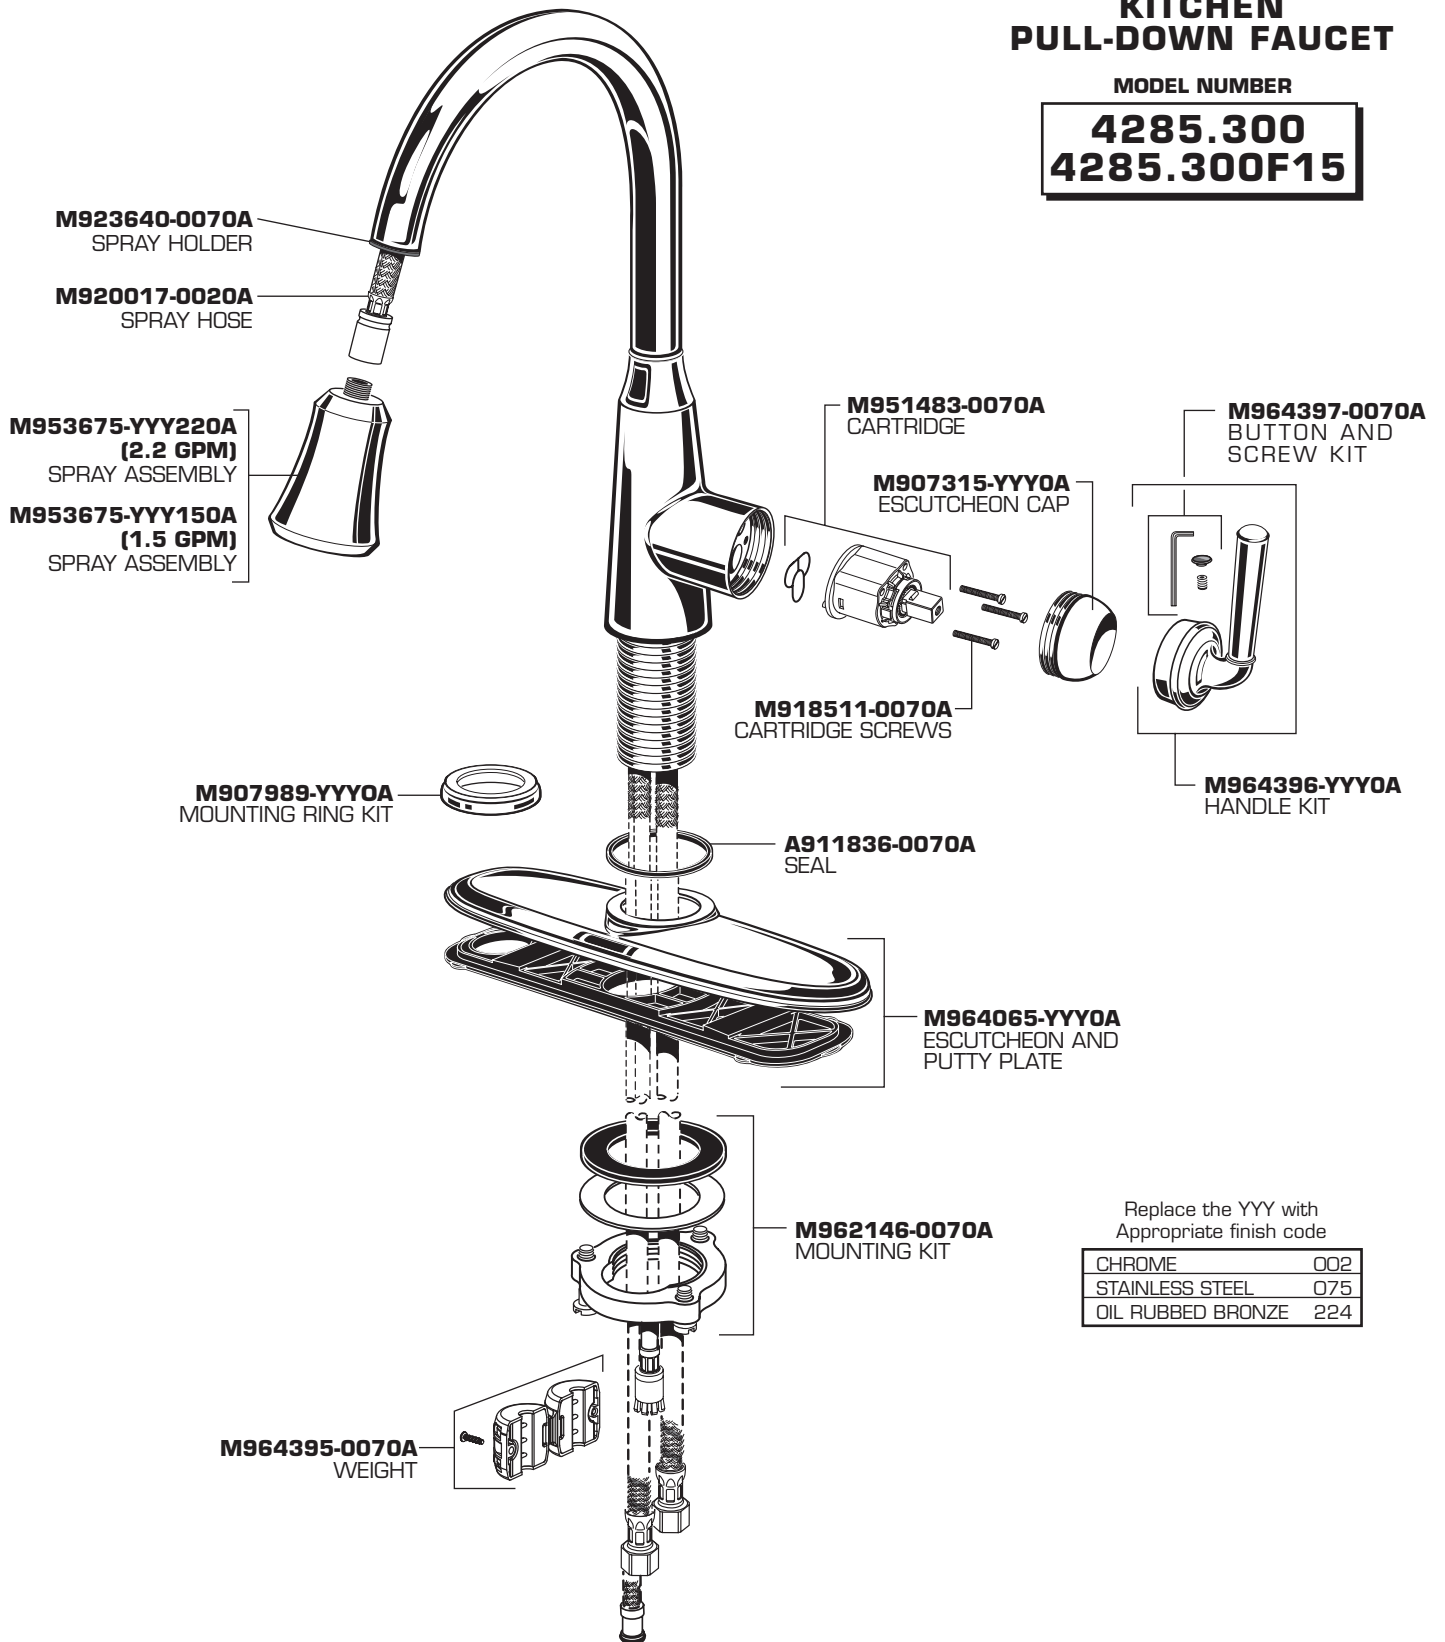

American Standard

**PORTSMOUTH™
SINGLE CONTROL
KITCHEN
PULL-DOWN FAUCET**

MODEL NUMBER

**4285.300
4285.300F15**

Replace the YYY with
Appropriate finish code

CHROME	002
STAINLESS STEEL	075
OIL RUBBED BRONZE	224