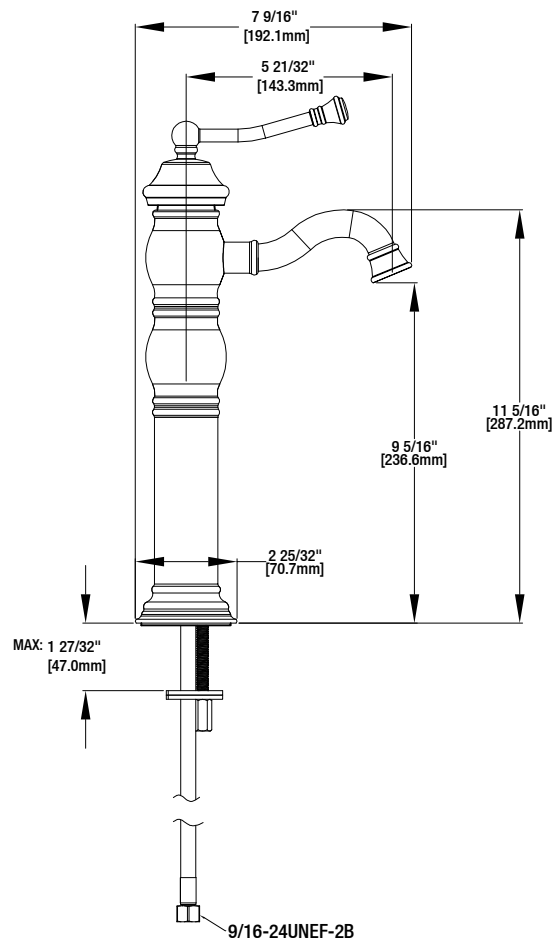

Single Hole 1-Handle Vessel Bathroom Faucet

MODEL	SKU #	FINISH
65202W-7004	206374704	Brushed Nickel
65202W-7096H	206374619	Heritage Bronze

FEATURES

- Requires 1-Hole Sink
- Flexible Supply Lines with 3/8" Compression Fittings
- Max Flow Rate: 1.2 gpm (4.5 L/min) at 60 psi
- Max Countertop Thickness: 1 17/32"
- Spout Reach: 5 21/32"
- Spout Height: 9 5/16"
- Ceramic Valve for Lifetime Drip-Free Operation
- With Zinc Lever Handle

CODE COMPLIANCE

- IAPMO Certified: ASME A112.18.1/CSA B125.1
- Compliant to NSF/ANSI 61 Section 9
- Compliant to NSF/ANSI 372
- Calgreen Certified
- EPA WaterSense Certified
- Meets AB 1953 Lead Standard
- ADA Compliant

WARRANTY

- Limited Lifetime Warranty

INSTALLATION DIMENSIONS

Glacier Bay reserves the right to make changes in specifications and materials and to change and discontinue models, both without notice or obligation. Dimensions are for reference only.