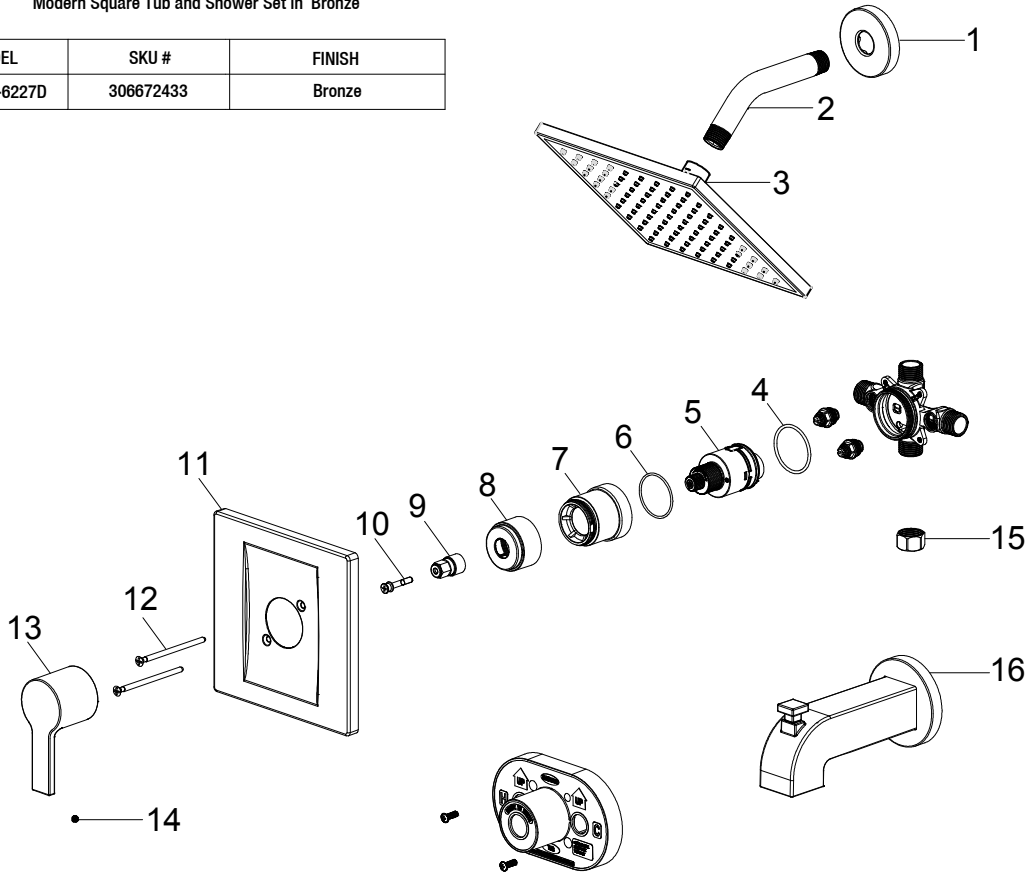

Replacement Parts List

Modern Square Tub and Shower Set in Bronze

MODEL	SKU #	FINISH
HD873X-6227D	306672433	Bronze

Many replacement parts can be purchased online or at your local store. Please use the table below to identify the part SKU number needed, go to HOMEDEPOT.COM, and check for online and store availability. If you can't find the part you are looking for, please call 1-855-HD-GLACIER.

Part	Description	Part #	Internet SKU #	Store SKU #
1	Shower flange	RP3804927D		
2	Shower arm	RP3805427D		
3	Shower head	RP3829627D		
4	O-ring	RP60101		
5	Cartridge	RP20075	202666286	270530
6	O-ring	RP60091		
7	Bonnet	RP7043727D		
8	Sleeve	RP8029727D		

Part	Description	Part #	Internet SKU #	Store SKU #
9	Inverter	RP64043		
10	Screw	RP50020		
11	Escutcheon	RP8046927D		
12	Escutcheon screw	RP5002627D		
13	Handle	RP1339827D		
14	Set screw	RP50002		
15	Plug	RP70365		
16	Spout	RP3306827D		