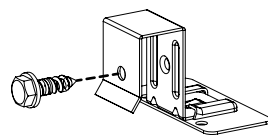

Ceiling Retention

Catalog	UPC
FPEQ	080083802685

Required by some local codes. Order one set for each fixture (Four clips per kit)