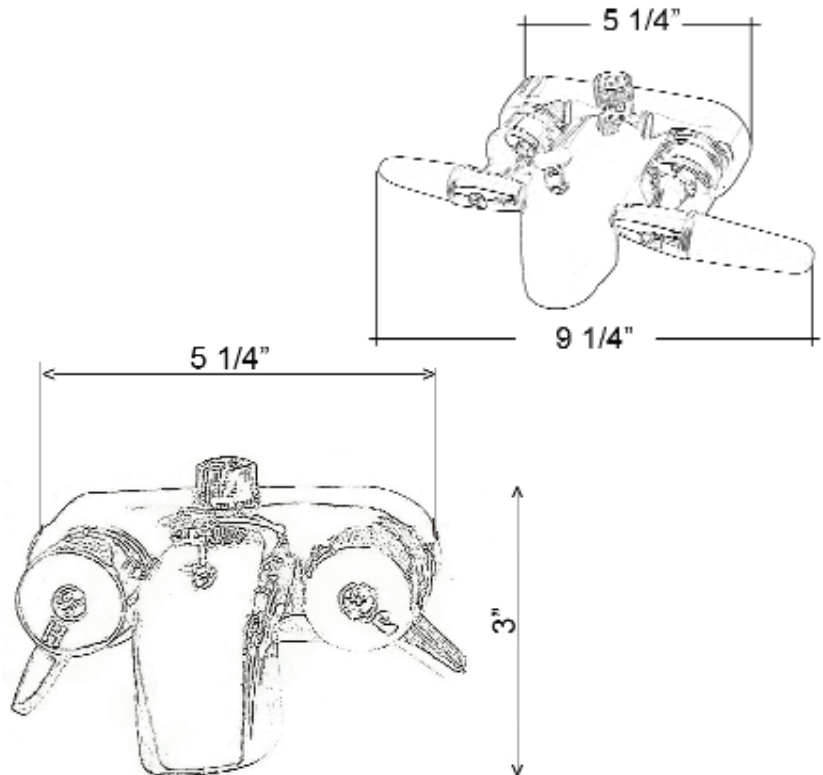

WASHERLESS DIVERTER BATHCOCK

Cat. No.
4195

Riser Height: 62"
Wall Support Length: 6"
Faucet Body Width: 5 1/4"

Features:

- ▶ #195-S Spout Included
- ▶ 3 3/8" Centers
- ▶ 1/4 Turn
- ▶ Flow Rate is 4 GPM
- ▶ Plastic Shower Head
- ▶ Includes 6" Wall Support
- ▶ Available In 2 Finishes
- ▶ Chrome Finish Has Metal Handles
- ▶ Brass Finish Has Plastic Handles

Finishes:

CP Polished Chrome
BP Polished Brass

Dimensions are nominal and may vary. Dimensions and specifications subject to change without notice.