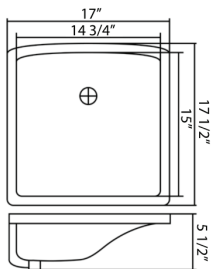

# PU0322-W

17" x 17 1/2" x 5 1/2"

### Features

True Vitreous  
China

Undermount  
Installation

18" Minimum  
Cabinet Size

Cutout  
Template

Hardware  
Included

Limited  
Lifetime Warranty

### Dimensions