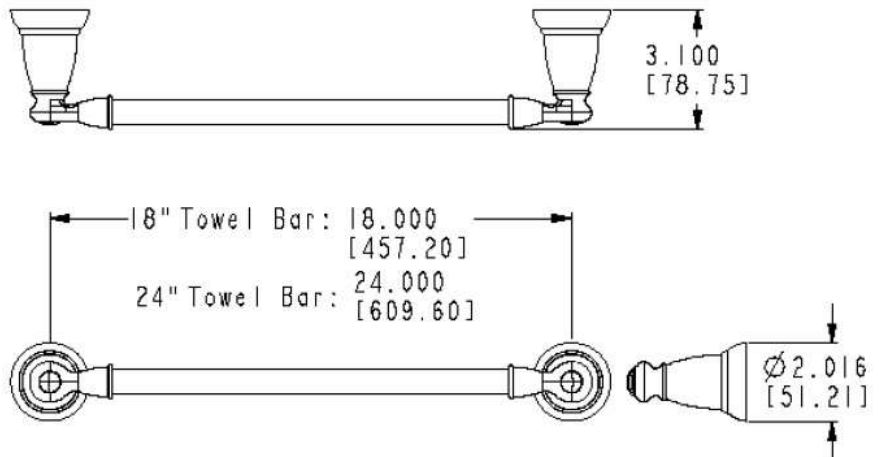

Banbury® Technical Specification

18" & 24" Towel Bars

Y2618 & Y2624

Stock Numbers:

- ❑ Y2618BN – 18" Towel Bar
Brushed Nickel Finish
- ❑ Y2624BN – 24" Towel Bar
Brushed Nickel Finish
- ❑ Y2618BRB – 18" Towel Bar
Mediterranean Bronze Finish
- ❑ Y2624BRB – 24" Towel Bar
Mediterranean Bronze Finish
- ❑ Y2618CH – 18" Towel Bar
Chrome Finish
- ❑ Y2624CH – 24" Towel Bar
Chrome Finish

Materials:

Towel Bar post is die cast from highest quality zinc alloy (Zamac). Casting is plated Chrome, Brushed Nickel or Mediterranean Bronze. **Towel Bar** is aluminum for Brushed Nickel and Chrome finishes and stainless steel for Mediterranean Bronze.

Dimensions:

Installation Instructions:

1. Position the mounting template on the wall in the desired location.
2. Using a level, align the template and tape it to the wall.
3. Drill two 5/16" holes at each mounting plate location that corresponds to your product.
4. We recommend using the horizontal holes for drywall installation.
5. Remove the template from the wall.
6. Fold ends of the plastic toggle together and insert into each hole in the wall.
7. Lightly tap anchors until flush with the wall.
8. One at a time, insert plastic pin into each of the anchors and lightly tap to activate anchor.
9. Remove pin and repeat on all anchors.
10. One at a time, place each mounting plate over anchors (notch facing downward) and insert screws through plate into anchors.
11. Tighten screws.
12. Assemble the Towel Bar and posts.
13. While assembled, position each end post with setscrews facing down and place over both mounting plates. Tighten the setscrews.