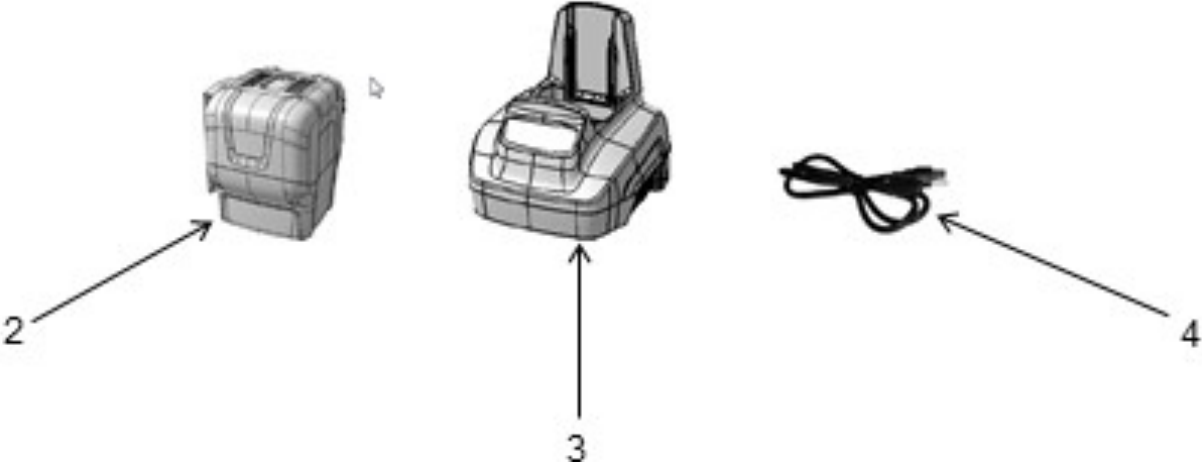

SPARE PARTS LIST

BLOWERS

PRB675i, 967701201, 2017-12

Ref	Part No	Description	Remark	QTY KIT
1	591 37 79-19	SERVICE KIT	"KIT, BLOWER TUBES"	1
2	590 92 38-04	BATTERY	BATTERY PR140Li	1
3	590 91 51-05	CHARGER	CHARGER PR275Ci	1
4	582 60 76-01	WIRING ASSY	CHARGER CORD (NA)	1