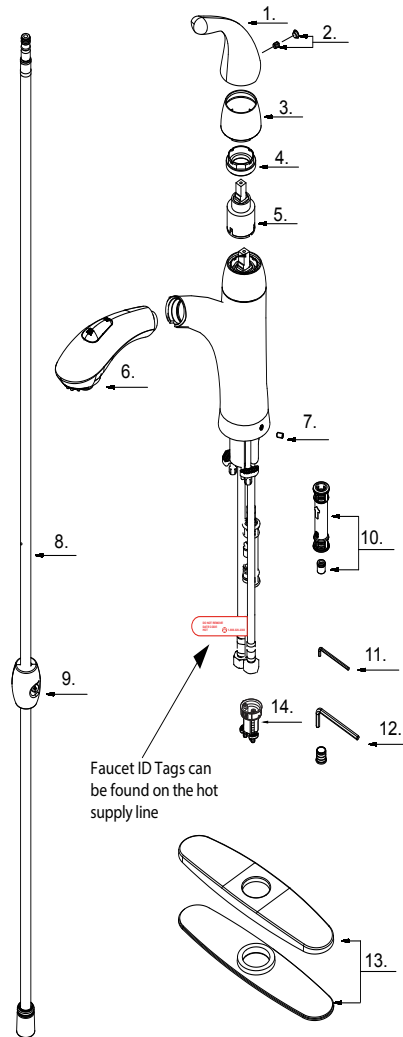

**Glacier Bay Keelia Single-Handle Pull-Out Sprayer
Kitchen Faucet**

MODEL	STORE SKU#	FINISH
FP4A0052BNV	497-475	Brushed Nickel

Many replacement parts can be purchased online or at your local store. Please use the table below to identify the part SKU number needed, go to HOMEDEPOT.COM, and check for online and store availability. If you can't find the part you are looking for, please call 1-855-HD-GLACIER.

Part	Description	Part #	Internet SKU #	Store SKU #	Part	Description	Part #	Internet SKU #	Store SKU #
1	Handle	A069911*			8	Pull Out Spray Hose	A515103N*		
2	Handle Cap	A66D558			9	Weight	A504718		
3	Trim Cap	A103250*			10	Hose Adaptor Assembly	A66G465N		
4	Bonnet Nut	A104034			11	Allen Wrench (H2.5 * 11 mm L * 53mm L)	A031217		
5	Cartridge	A507348N			12	Allen Wrench (H4 * 24mm L * 74mmL)	A031011NI		
6	Pull Out Spray	A528011W-54*			13	Cover Plate & Gasket	A66F470-T*		
7	Screw	A075208			14	Base	A504043		