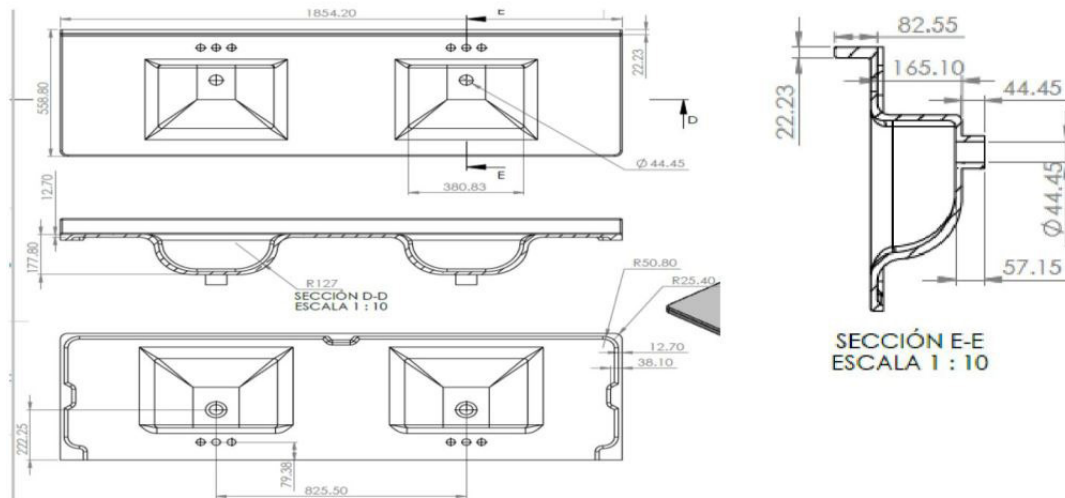

Camilla Double Bowl Vanity Top 73x22
Solid White

SPECIFICATIONS

MATERIAL:	Cultured Marble
TOOLS NEEDED FOR INSTALLATION:	100% silicone
ASSEMBLED DIMENSIONS:	10" H x 73" L x 22" D
ASSEMBLED WEIGHT:	82.2 lbs.
FAUCET TYPE:	Lav Centerset
NUMBER OF MOUNTING HOLES:	6
BOWL MATERIAL:	Cultured Marble
BACK SPLASH INCLUDED:	Yes
COLOR:	Solid White
NUMBER OF BOWLS:	2
BOWL DIMENSIONS:	8.75" H x 18" W x 13.5" D
BOWL SHAPE:	Rectangle
SINK THICKNESS:	0.95"
MOUNTING TYPE:	Integrated
OVERFLOW HOLE:	Yes