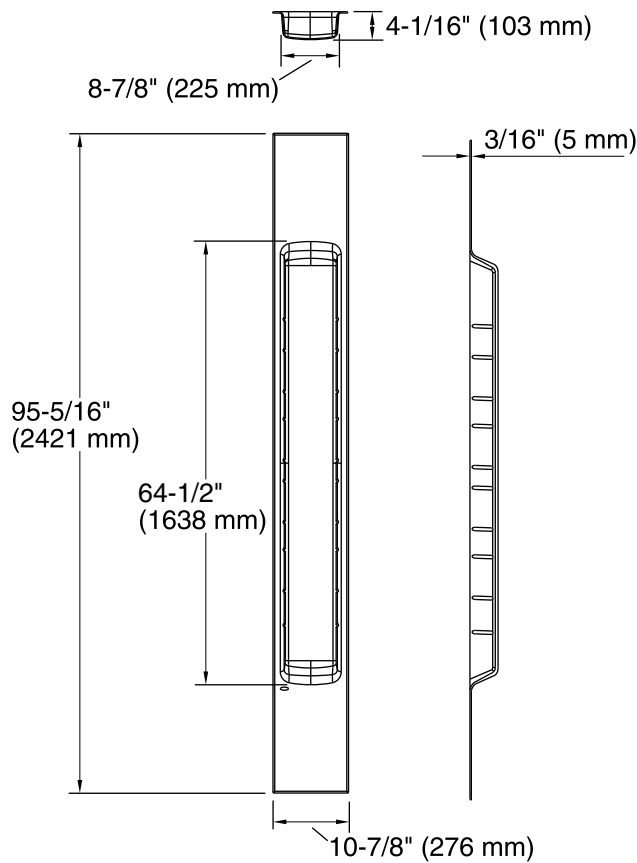

## Components

Additional included component/s: Shelves (3), Integral hook, and Rubber basket.

#### Technical Information

All product dimensions are nominal.

Installation: Individual Wall

Weight: 11.5 lbs (5.2 kg)