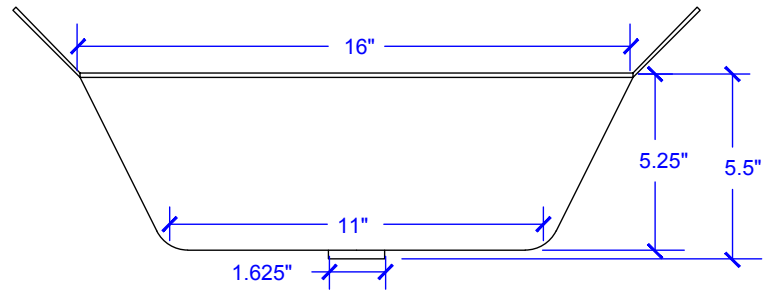

Copernicus Vessel Copper Sink

Model # [SB303-21AG](#)

21" x 16" x 5"

Features

- + Vessel Sink
- + Handmade 18 Gauge Copper
- + Hammered Aged Copper Finish
- + Lifetime Warranty

[SB303-21AG](#)

[SB303-21AG](#)

Copernicus Vessel Copper Sink

Technical Specifications

- + Outer - 21" x 16" x 5.5"
- + Inner - 15.75" x 15.75" x 5"
- + Drain - Standard Bath Drain, Non Overflow
- + Thickness - 18 Gauge

FRONT VIEW

TOP VIEW