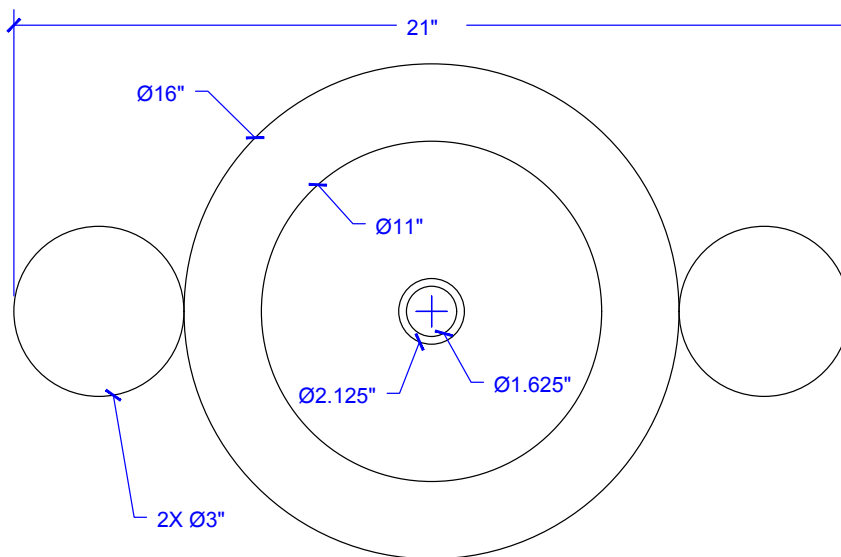

Copernicus Vessel Copper Sink

Model # [SB303-21AG](#)

21" x 16" x 5"

Features

- + Vessel Sink
- + Handmade 18 Gauge Copper
- + Hammered Aged Copper Finish
- + Lifetime Warranty

[SB303-21AG](#)

[SB303-21AG](#)

Copernicus Vessel Copper Sink

Technical Specifications

- + Outer - 21" x 16" x 5.5"
- + Inner - 15.75" x 15.75" x 5"
- + Drain - Standard Bath Drain, Non Overflow
- + Thickness - 18 Gauge

FRONT VIEW

TOP VIEW