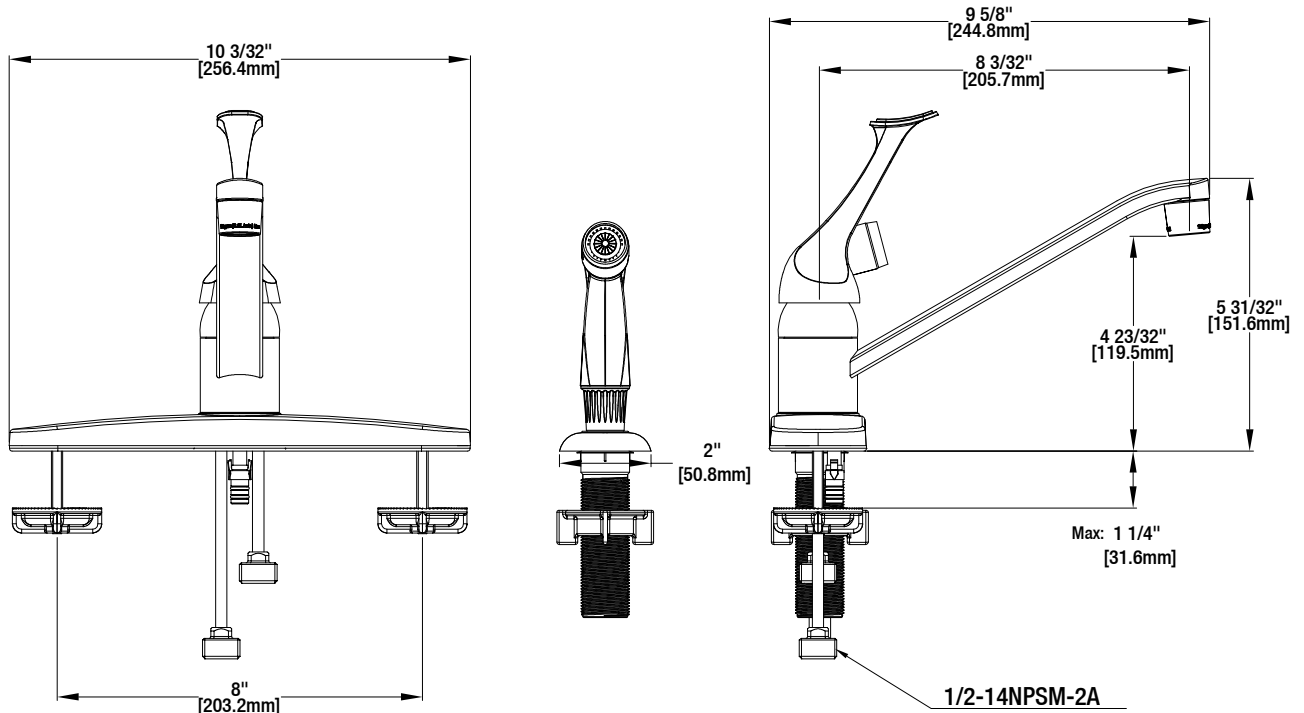

Specifications

Single Handle Kitchen Faucet with Side Sprayer

MODEL	SKU #	FINISH
HD67552-1B01	825226	Chrome

FEATURES

- Requires 4-Hole Sink with 8" On-Center & 1-Hole for Side Spray
- 1/2" IPS Connections
- Max Flow Rate: 1.8 gpm (6.8 L/min) at 60 psi
- Max Countertop Thickness: 1 1/4"
- Spout Reach: 8 3/32"
- Spout Height: 5 31/32"
- Washerless Valve for Lifetime Drip-Free Operation
- With Zinc Lever Handle
- Exposed Aerator

CODE COMPLIANCE

- IAPMO Certified: ASME A112.18.1/CSA B125.1
- NSF 61 Section 9
- NSF 372
- Calgreen Certified
- Meets AB 1953 Lead Standard
- ADA Compliant

WARRANTY

- Limited Lifetime Warranty

INSTALLATION DIMENSIONS