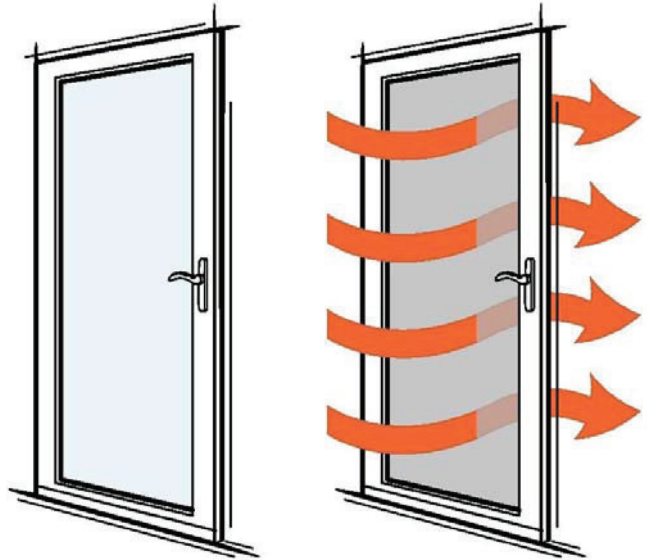

SPECIFICATIONS

Internet #: 203145030

Product Name: Andersen® - 36 in. x 80 in. 3000 Series Almond Full View Easy Install Storm Door

■ DIMENSIONS

Assembled Depth (in.)	2.25 in
Assembled Height (in.)	80.875 in
Assembled Width (in.)	36.375 in
Door Size (WxH) in.	36 x 80
Door Thickness (in.)	1.5 in
Fits Opening Height (in.)	80 to 80 7/8
Fits Opening Width (in.)	35 7/8 to 36 3/8

■ DETAILS

Bottom Door Sweep	Double	Handleset Finish	Oil-Rubbed Bronze
Color Family	Almond	Included	Screen
Color/Finish	Almond	Material	Aluminum
Door Handing	Left Hand/Outswing	Product Weight (lb.)	56
Door Type	Storm	Returnable	90-Day
Features	Easy Install	Type of Weatherstripping	Dual
Finish Type	Painted	View Type	Full-view