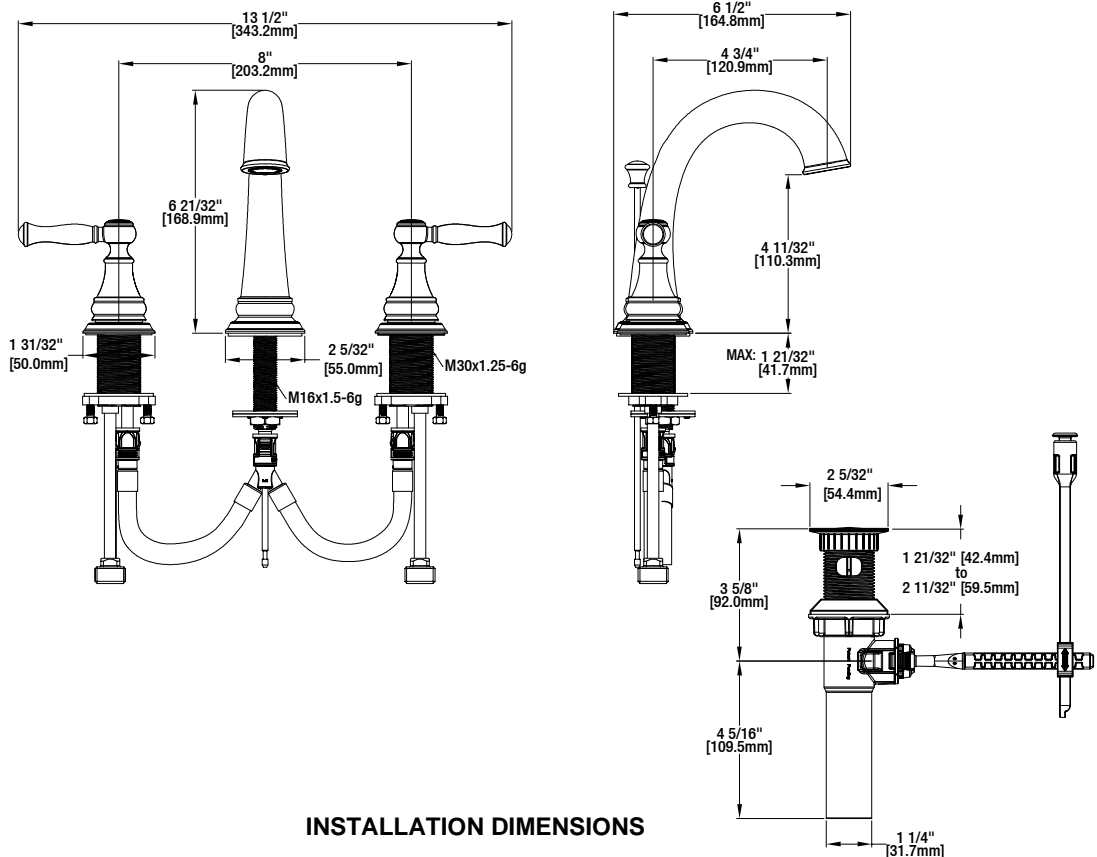

WARRANTY

- Limited Lifetime Warranty

Glacier Bay reserves the right to make changes in specifications and materials and to change and discontinue models, both without notice or obligation. Dimensions are for reference only.