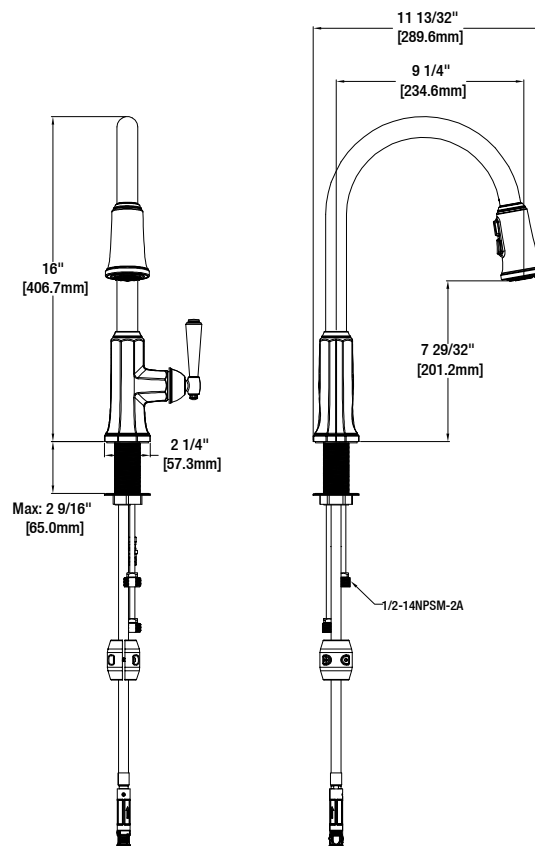

WARRANTY

- Limited Lifetime Warranty

INSTALLATION DIMENSIONS

Glacier Bay reserves the right to make changes in specifications and materials and to change and discontinue models, both without notice or obligation. Dimensions are for reference only.