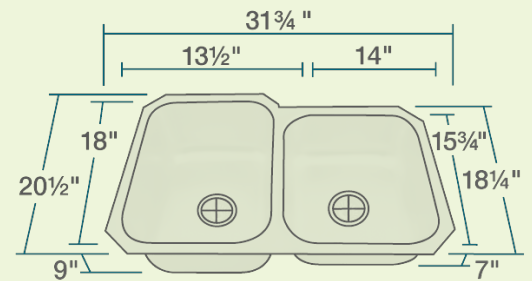

# US1053L Offset Kitchen Sink

- 31 3/4" x 20 1/2" x 9"
- 18-Gauge Steel
- Certified High-Quality 300 Series Stainless Steel
- Brushed Satin Finish
- Center Drain
- Thick Sound Dampener Rubber Pad
- Fully Insulated
- One-Piece Construction
- Cardboard Cutout Template Included
- Installation Hardware Included
- Lifetime Warranty

## Features

<b>Undermount Installation</b> 	<b>33" Minimum Cabinet Size</b> 	<b>18 Gauge</b> 14G 16G 18G	<b>Cold Rolled Stainless Steel</b> 	<b>Made in the U.S.A.</b> 	<b>Brushed Satin Finish</b> 
<b>Center Drain 3 1/2"</b> 	<b>Sound Dampening</b> 	<b>Fully Insulated</b> 	<b>Cutout Template</b> 	<b>Hardware Included</b> 	<b>Limited Lifetime Warranty</b> 