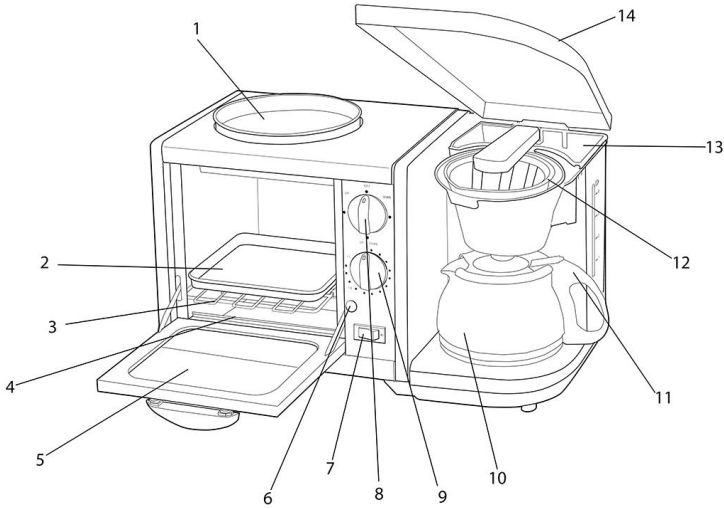

PARTS IDENTIFICATION

1. Oven-Top Griddle
2. Toaster Oven Baking Pan
3. Chrome Baking Rack
4. Crumb Tray
5. Oven Glass Door and Handle
6. Indicator Light
7. Coffeemaker ON/OFF Switch
8. Mode Selector Knob
9. Timer Control Knob
10. Coffeemaker Carafe
11. Carafe Handle
12. Coffeemaker Filter
13. Coffeemaker Water Tank
14. Coffee Tank Lid