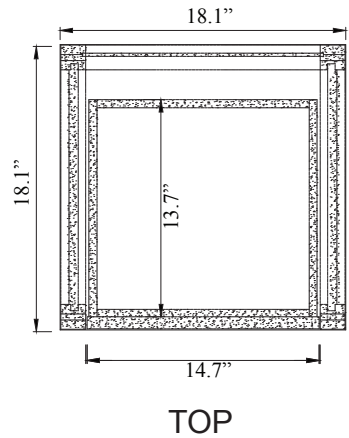

SPECIFICATIONS

www.virtuusa.com

SKU: KSC-700

REV1.13.18

NOTES

Countertops are not shown in these diagrams. (Cabinet Only)
Do not expose the surface of the cabinet to corrosive liquids or direct sunlight.
All dimensions and specifications are approximate and subject to change without notice.