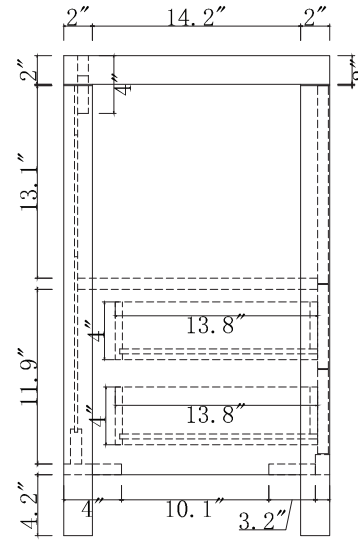

**SPECIFICATIONS**

[www.virtuusa.com](http://www.virtuusa.com)

**SKU:** KD-70074

REV1.13.18

**NOTES**

Countertops are not shown in these diagrams. (Cabinet Only)  
 Do not expose the surface of the cabinet to corrosive liquids or direct sunlight.  
 All dimensions and specifications are approximate and subject to change without notice.

TOP

SIDE

BACK

**SPECIFICATIONS**

[www.virtuusa.com](http://www.virtuusa.com)

**SKU:** KD-70028

REV1.13.18

**NOTES**