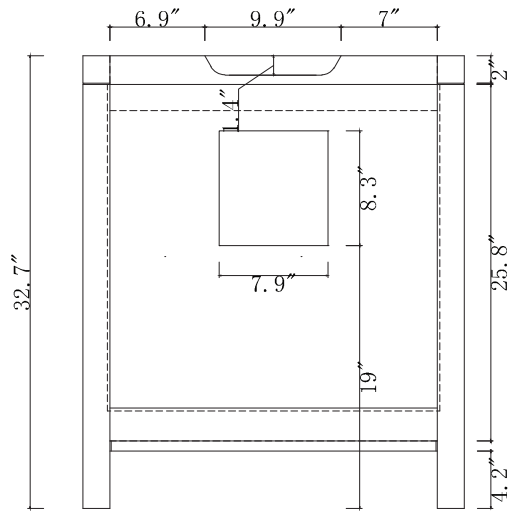

**SPECIFICATIONS**

[www.virtuusa.com](http://www.virtuusa.com)

**SKU:** KD-70074

REV1.13.18

**NOTES**

Countertops are not shown in these diagrams. (Cabinet Only)  
 Do not expose the surface of the cabinet to corrosive liquids or direct sunlight.  
 All dimensions and specifications are approximate and subject to change without notice.

TOP

SIDE

BACK

**SPECIFICATIONS**

[www.virtuusa.com](http://www.virtuusa.com)

**SKU:** KD-70028

REV1.13.18

**NOTES**