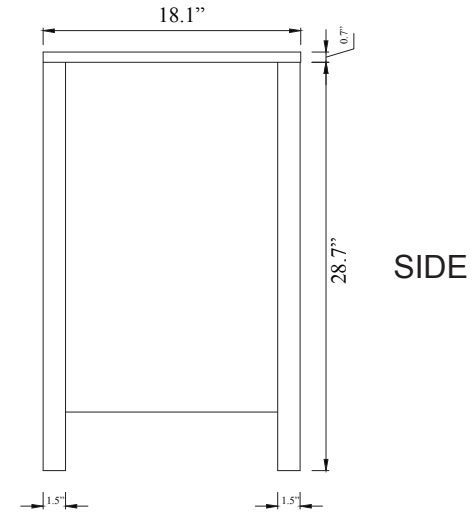

SPECIFICATIONS

www.virtuusa.com

SKU: KSC-700

REV1.13.18

NOTES

Countertops are not shown in these diagrams. (Cabinet Only)
Do not expose the surface of the cabinet to corrosive liquids or direct sunlight.
All dimensions and specifications are approximate and subject to change without notice.