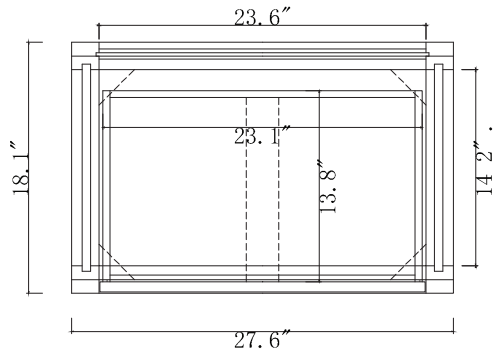

**SPECIFICATIONS**

[www.virtuusa.com](http://www.virtuusa.com)

**SKU:** KD-70074

REV1.13.18

**NOTES**

Countertops are not shown in these diagrams. (Cabinet Only)  
 Do not expose the surface of the cabinet to corrosive liquids or direct sunlight.  
 All dimensions and specifications are approximate and subject to change without notice.

TOP

SIDE

BACK

**SPECIFICATIONS**

[www.virtuusa.com](http://www.virtuusa.com)

**SKU:** KD-70028

REV1.13.18

**NOTES**