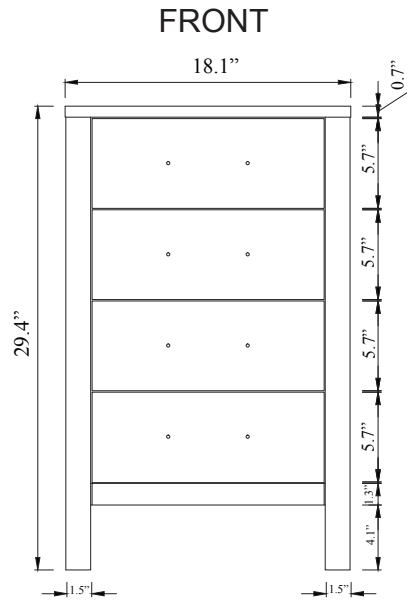

SPECIFICATIONS

www.virtuusa.com

SKU: KSC-700

REV1.13.18

NOTES

Countertops are not shown in these diagrams. (Cabinet Only)
Do not expose the surface of the cabinet to corrosive liquids or direct sunlight.
All dimensions and specifications are approximate and subject to change without notice.