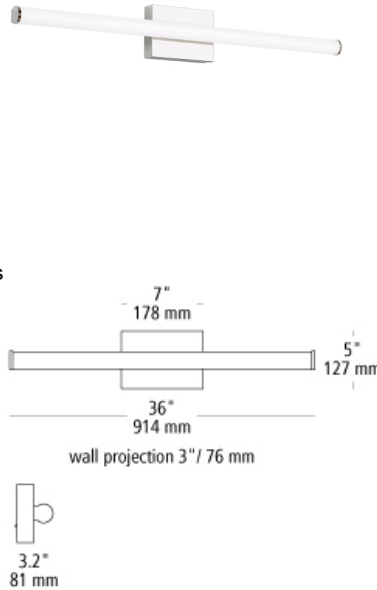

## lufe round 36 bath

### DESCRIPTION

When a sleek, contemporary solution is in order, the Lufe Round cylindrical linear vanity bath light by LBL Lighting is the answer. Its soft, energy efficient integrated LED light delivers 2700K or 3000K at 90 CRI. The lighting fixture's rounded backplate cleanly cradles the Frosted Acrylic lens and complements the circular end caps along with cleverly hidden hardware to finish the look. The Lufe Round bath light comes in a choice of either a Polished Chrome or a Satin Nickel finish. Lufe Round is 5" high with a 3.2" extension, making it ADA compliant, and it's available in three lengths: 24", 36" and 48". All are damp-rated and dimmable. LED includes 34.5 watt 2458 delivered lumens 90 CRI 2700K or 3000K LED module. Dimmable with a low-voltage electronic dimmer. Mounts vertically or horizontally. ADA compliant. 120v or 277v.

### WEIGHT

2.75-3lb / 1.25-1.36kg ±

polished chrome