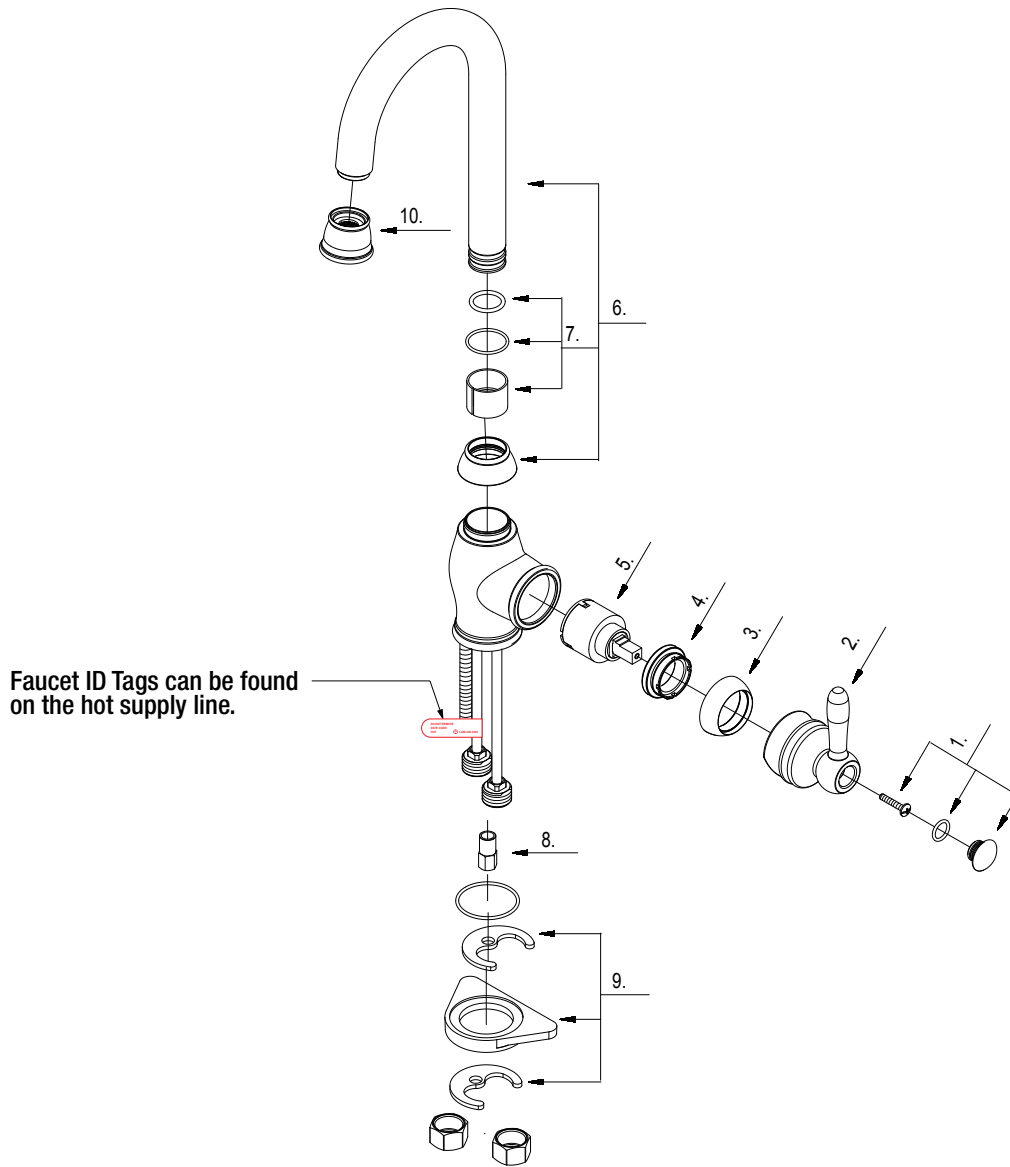

**Glacier Bay Newbury Single-Handle  
Bar Faucet**

MODEL	SKU#	OMSID	FINISH
FS1A0046BNV	302357340	302357340	Brushed Nickel
FS1A0046RBP	302357326	302357326	Oil Rub Bronze

Many replacement parts can be purchased online or at your local store. Please use the table below to identify the part SKU number needed, go to [HOMEDEPOT.COM](http://HOMEDEPOT.COM), and check for online and store availability. If you can't find the part you are looking for, please call 1-855-HD-GLACIER.

Part	Description	Part #	Internet SKU #	Store SKU#	Part	Description	Part #	Internet SKU #	Store SKU#
1	Tapón	A66D860*			6	Ensamblaje de vertedor	A666758N*		
2	Ensamblaje de manija metálicas	A662592*			7	Juego del sello para boquilla	A66D066N		
3	Tapa ornamental	A103205*			8	Contratuerca	A070135		
4	Tuerca tapa	A104002			9	Piezas de montaje	A66D095ZN		
5	Cartucho de disco cerámico	A507348N-32			10	Aireador	A500911N-52*		