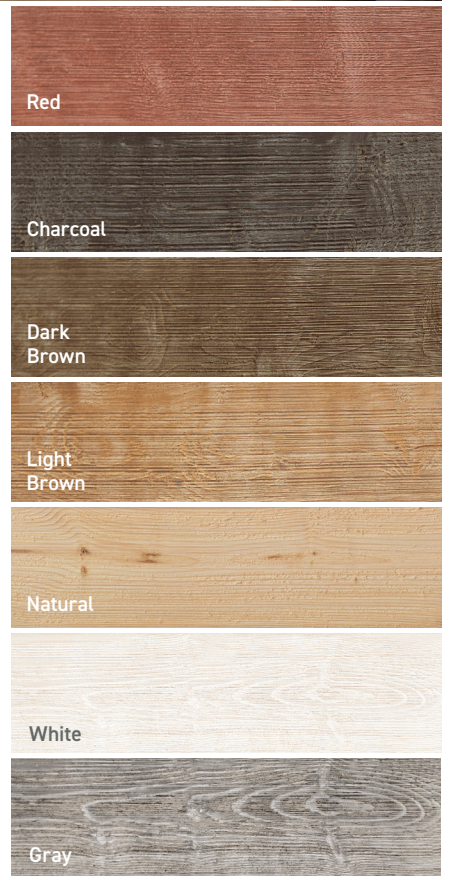

Rustic Shiplap and Trim

MEET THE RUSTIC COLLECTION

Rustic shiplap and trim boards are made from new lumber that features a rough surface that has been machined, factory-primed and painted to mimic the natural texture and patina of rustic wood.

- Great for interior accent walls, ceilings, columns and beams, chair rails, wainscoting, trim work, and arts and crafts projects
- Easy to install
- **SHIPLAP BOARDS:**
1 x 6 x 6 ft & 1 x 6 x 8 ft lengths (packs of 6)
- **TRIM BOARDS:**
1 x 6 x 8 ft lengths (packs of 4)

Job pack quantities available special order.

NOTE Color will vary from board to board and lot to lot due to natural characteristics of wood. It is recommended you purchase your entire job, plus a minimum of 10% overage to ensure most consistent color.